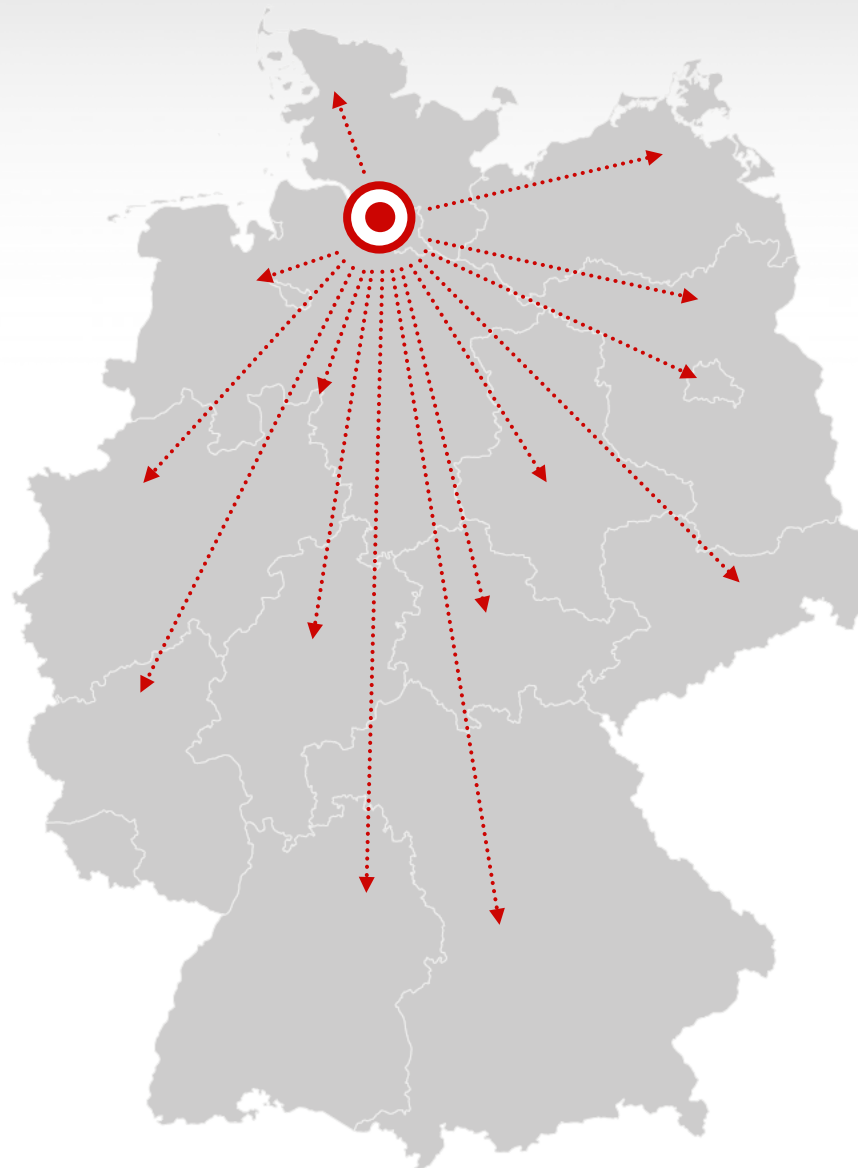

# Weekly Train Connections

1.095 connections per week

Schleswig-Holstein 36

Bremen 20

Lower-Saxony 16

North Rhine-Westphalia 57

Hesse 58

Rhineland-Palatinate 20

Baden-Wurttemberg 289

Mecklenburg-West Pomerania 14

Brandenburg 46

Berlin 24

Saxony-Anhalt 36

Saxony 71

Thuringia 6

Bavaria 402

# Weekly Train Connections