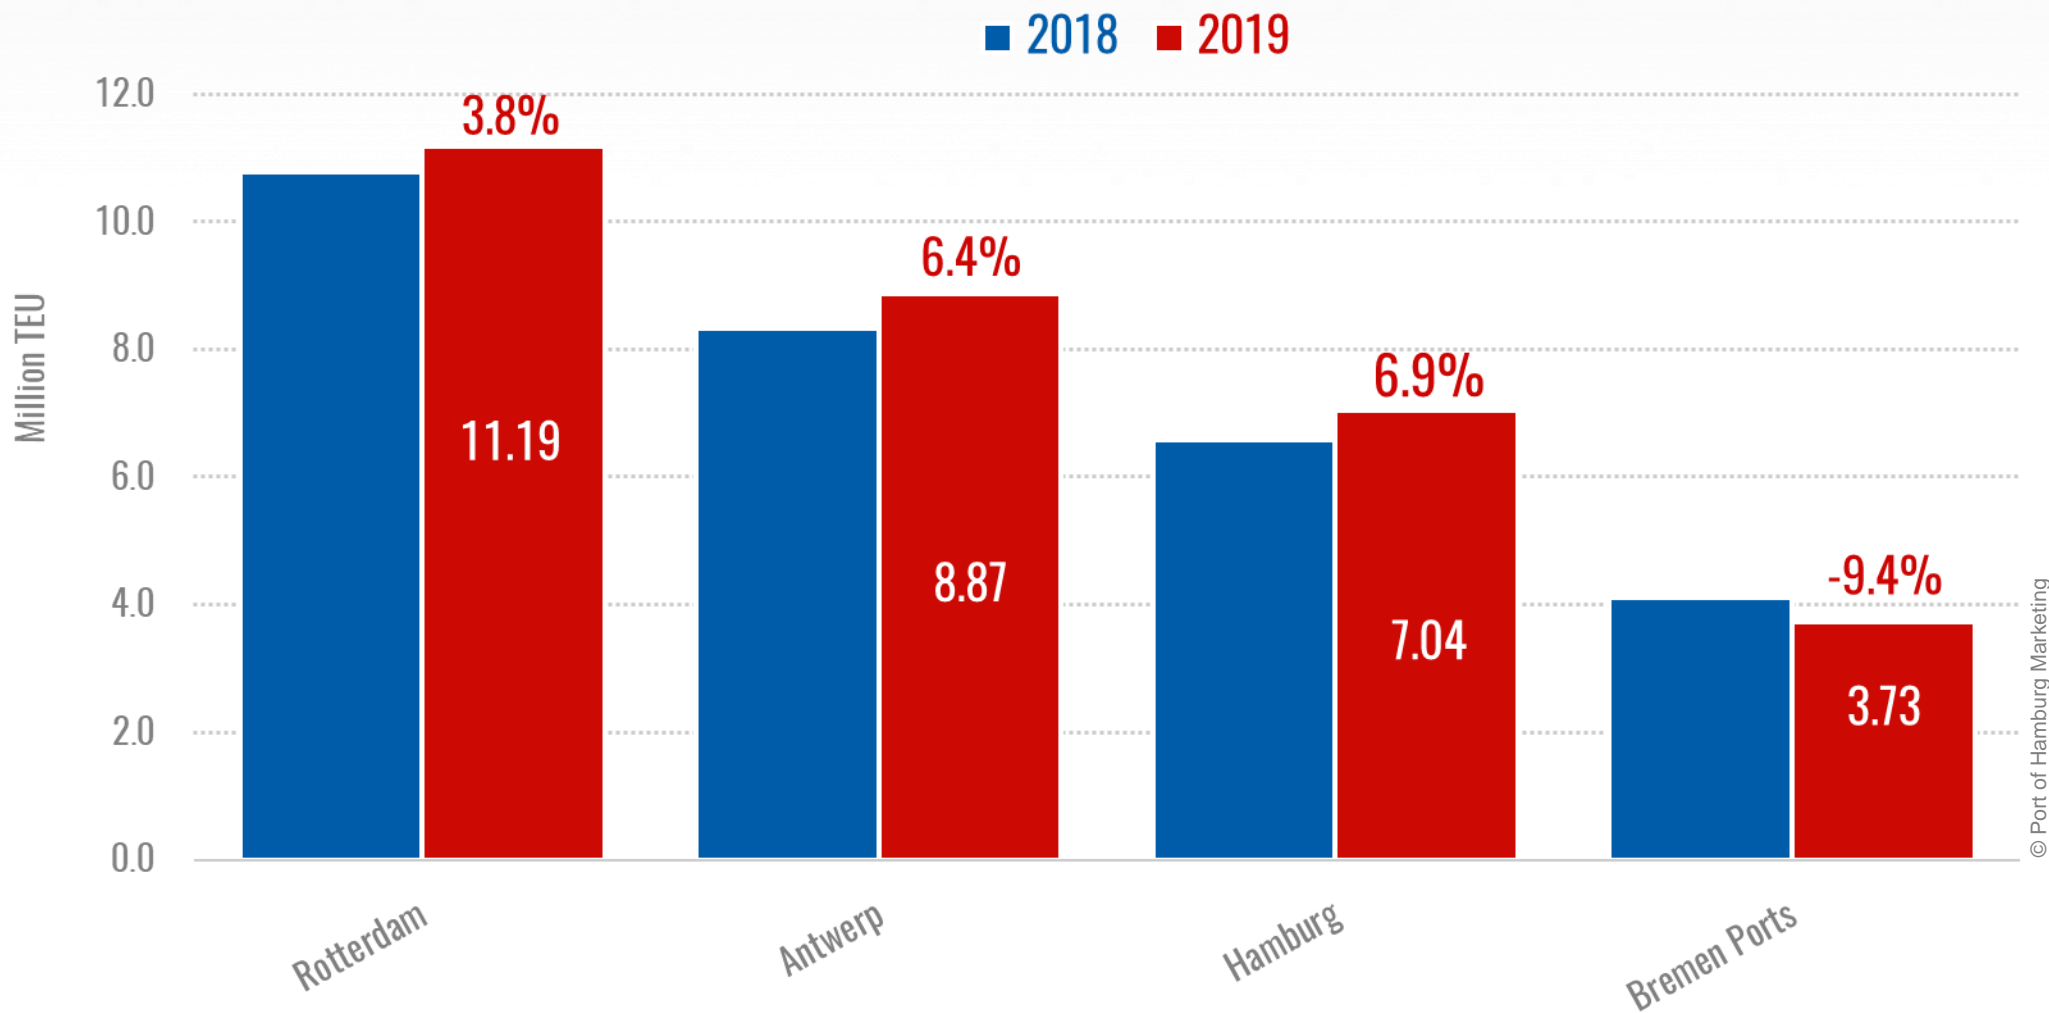

January - September

Container Handling Hamburg – USA

January - September

Liner Services between Hamburg and North America

- Direct
- Via Transshipment

Find all connections at:
www.hafen-hamburg.de/en/linerservices

Container Handling in the Ports of the North Range

January - September

Transshipment and Hinterland Traffic

January - September

Port Railway Transport Volume

January - September

Container Vessels: Size Trend

January - September