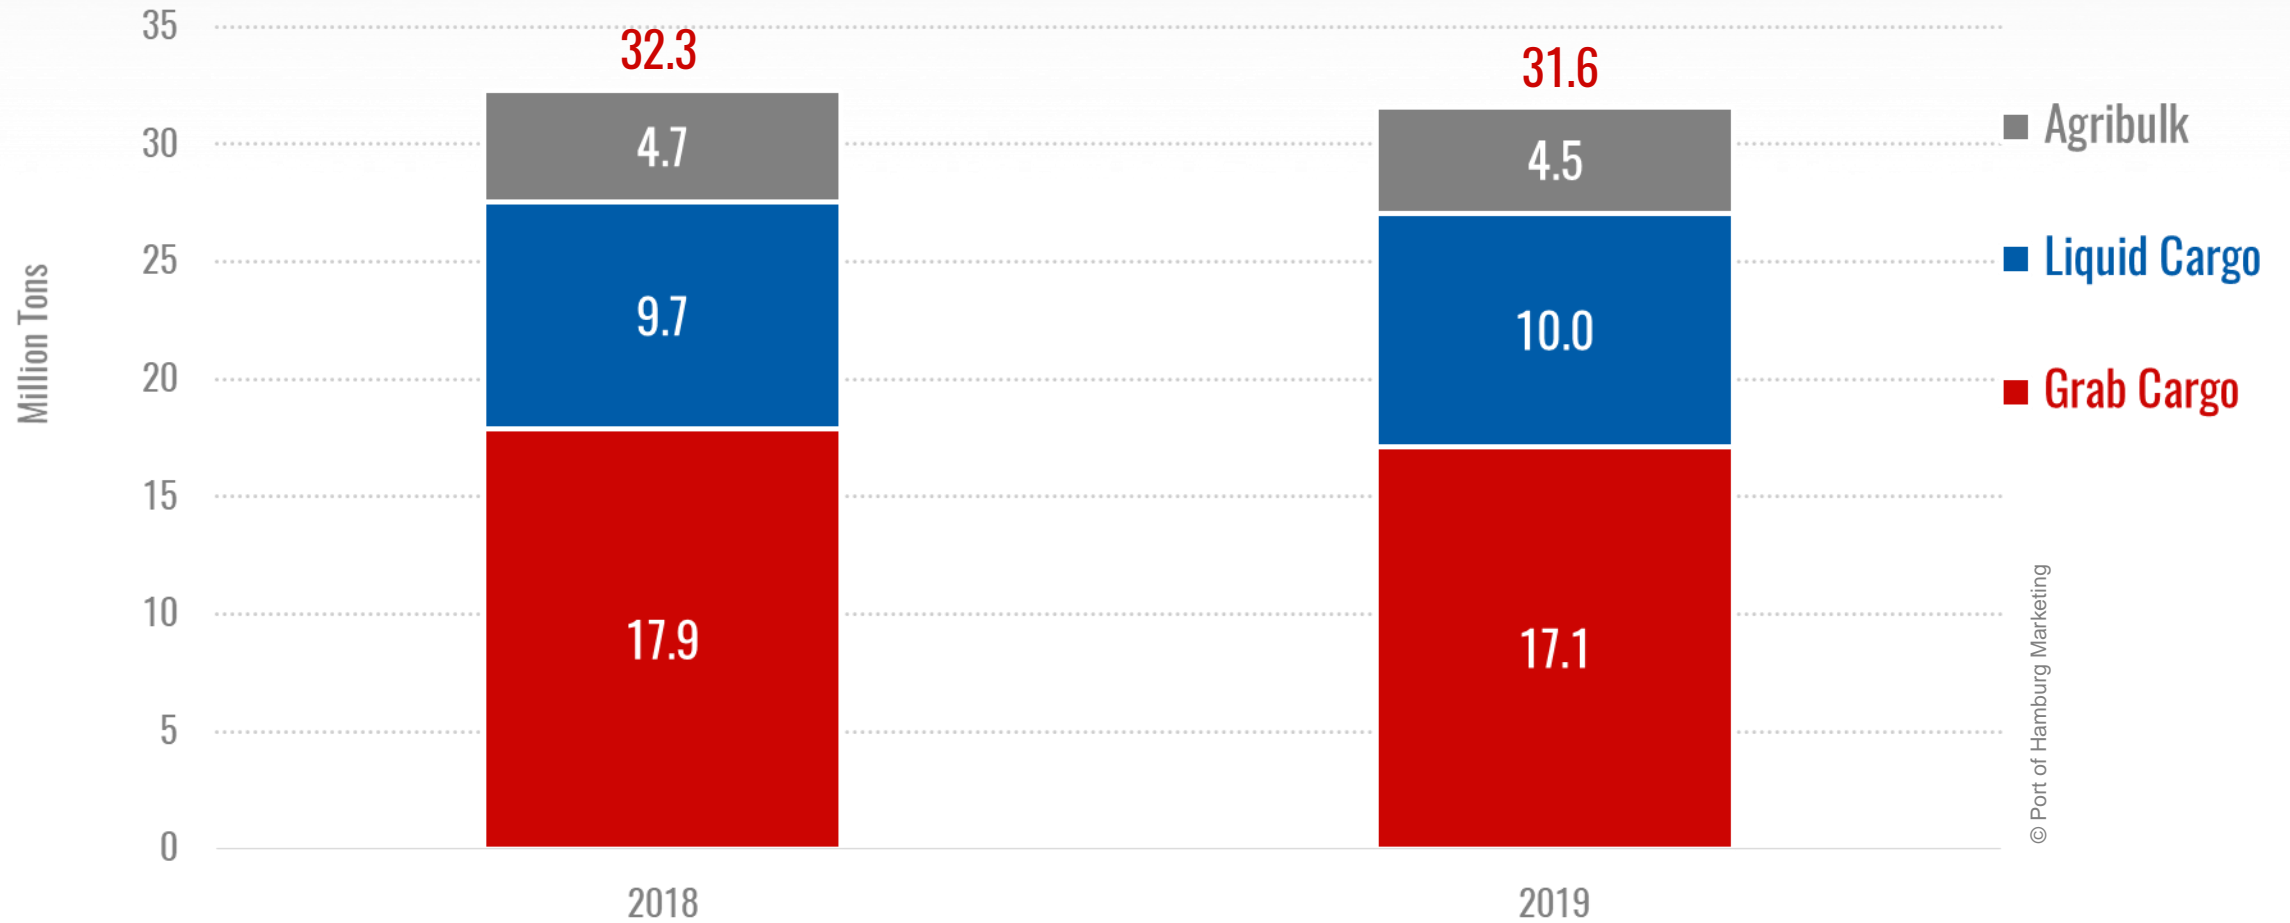

Seaborne Cargo Handling

January - September

Bulk Cargo Handling

January - September

Container Handling

January - September

Container Handling

January - September

Top 10 Trading Partners in Seaborne Container Traffic

January - September

Further Trading Partners in Seaborne Container Traffic

January - September

© Port of Hamburg Marketing

Container Handling Hamburg – Great Britain

Container Handling in the Ports of the North Range

January - September

Transshipment and Hinterland Traffic

January - September

Port Railway Transport Volume

January - September

Container Vessels: Size Trend