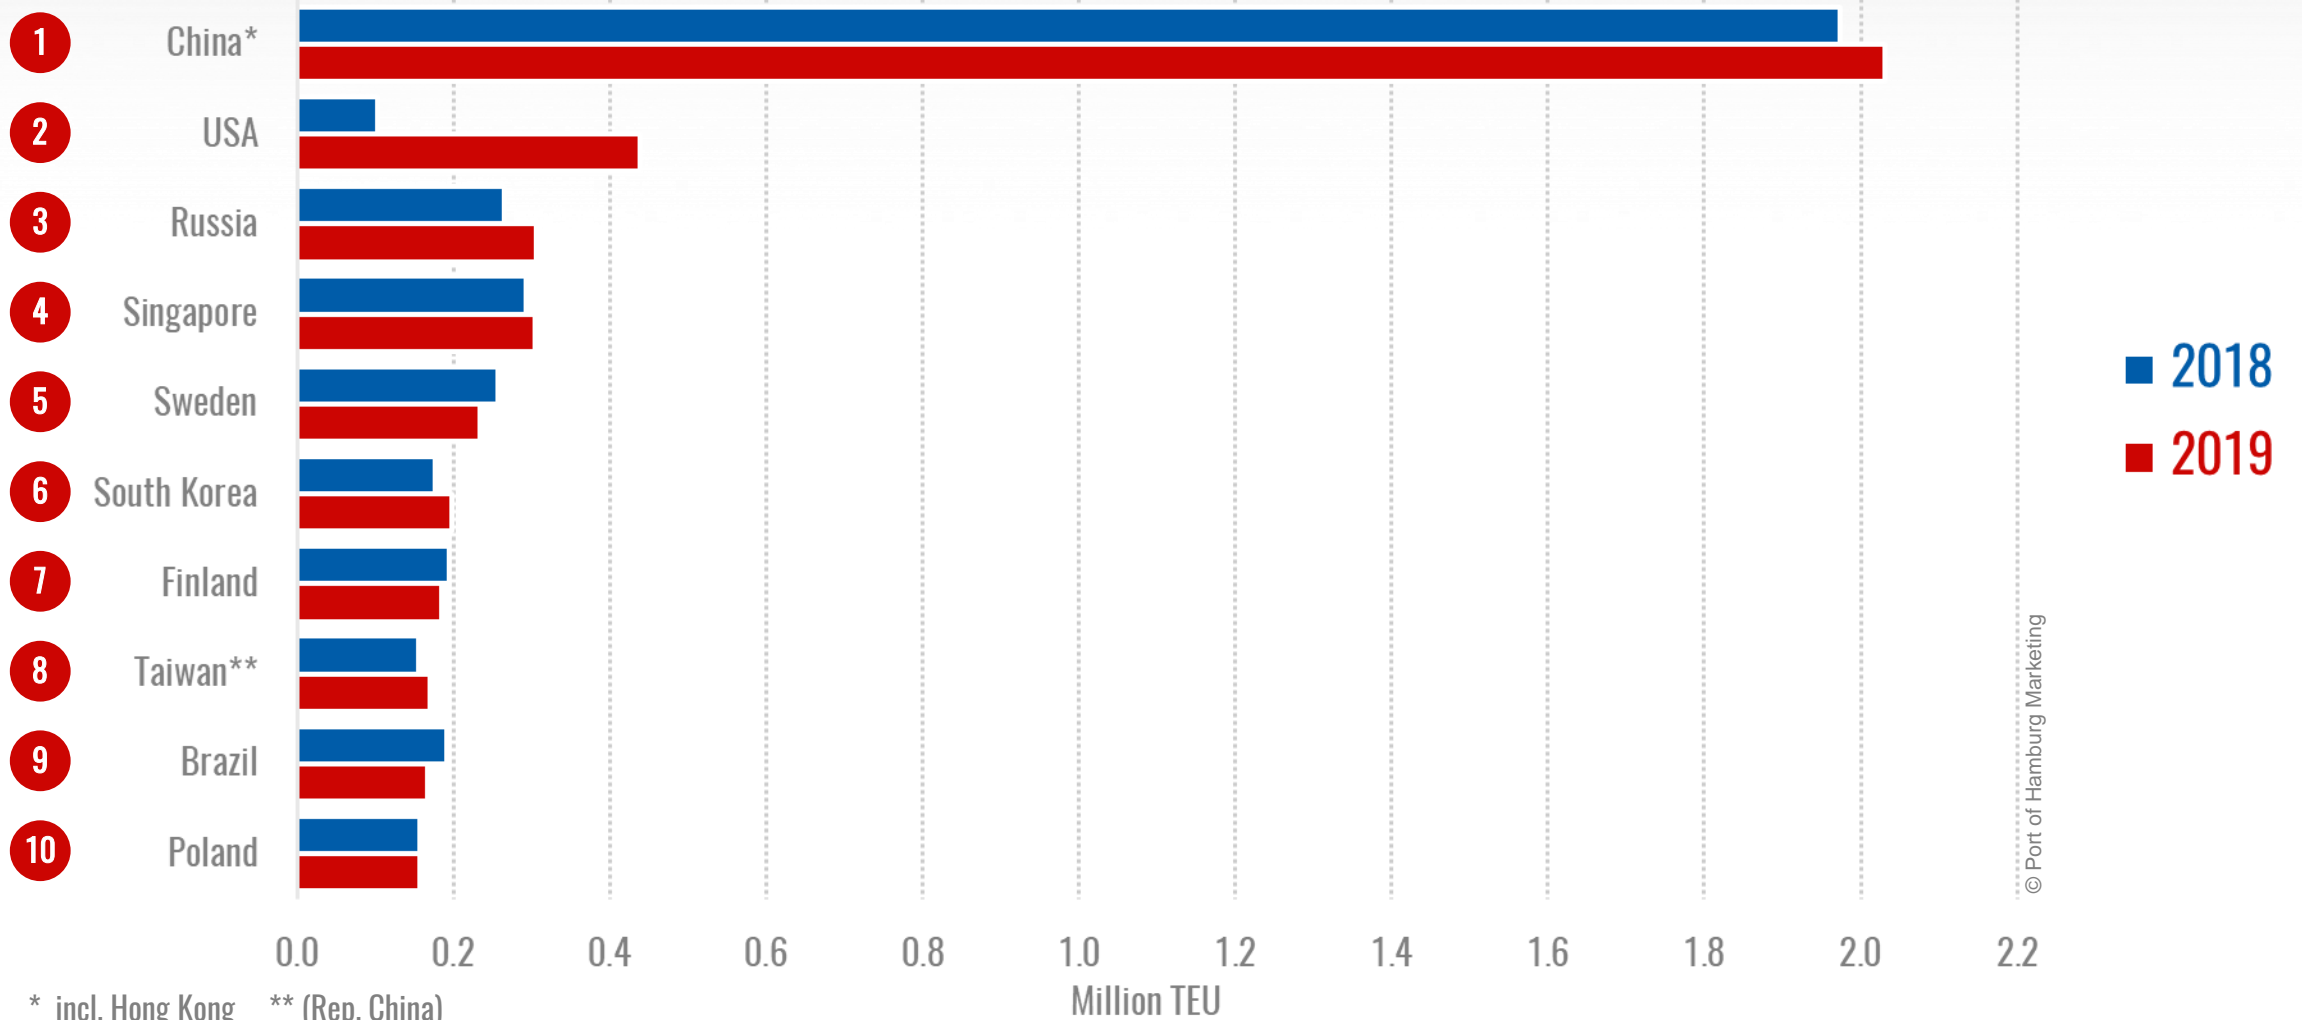

Seaborne Cargo Handling

January - September

Bulk Cargo Handling

January - September

Container Handling

January - September

Container Handling

January - September

Top 10 Trading Partners in Seaborne Container Traffic

January - September

Further Trading Partners in Seaborne Container Traffic

January - September

© Port of Hamburg Marketing

Container Handling Hamburg – Great Britain

Container Handling in the Ports of the North Range

January - September

Transshipment and Hinterland Traffic

January - September

Port Railway Transport Volume

January - September

Container Vessels: Size Trend