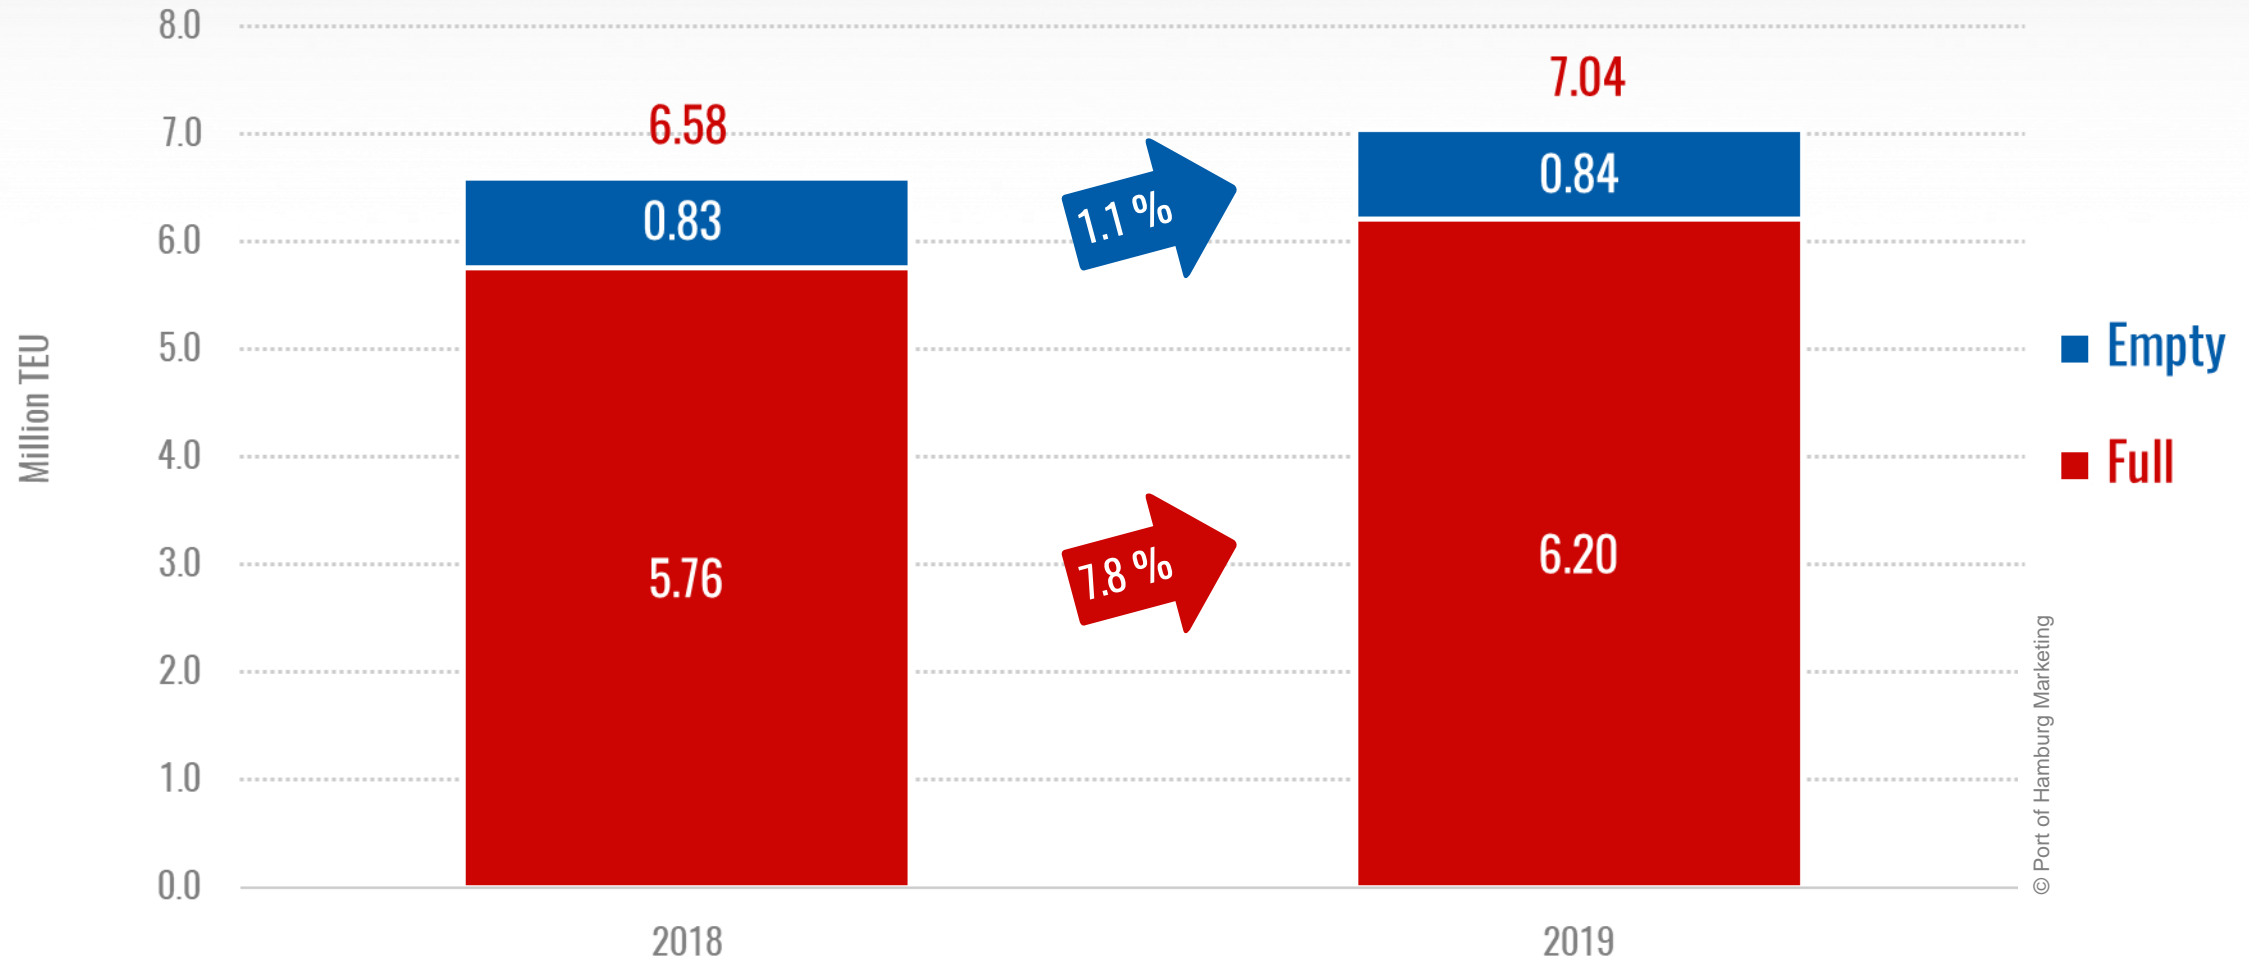

Seaborne Cargo Handling

January - September

Bulk Cargo Handling

January - September

Container Handling

January - September

Container Handling

January - September

Container Handling in the Ports of the North Range

January - September

Transshipment and Hinterland Traffic

January - September

Port Railway Transport Volume

January - September

Container Vessels: Size Trend