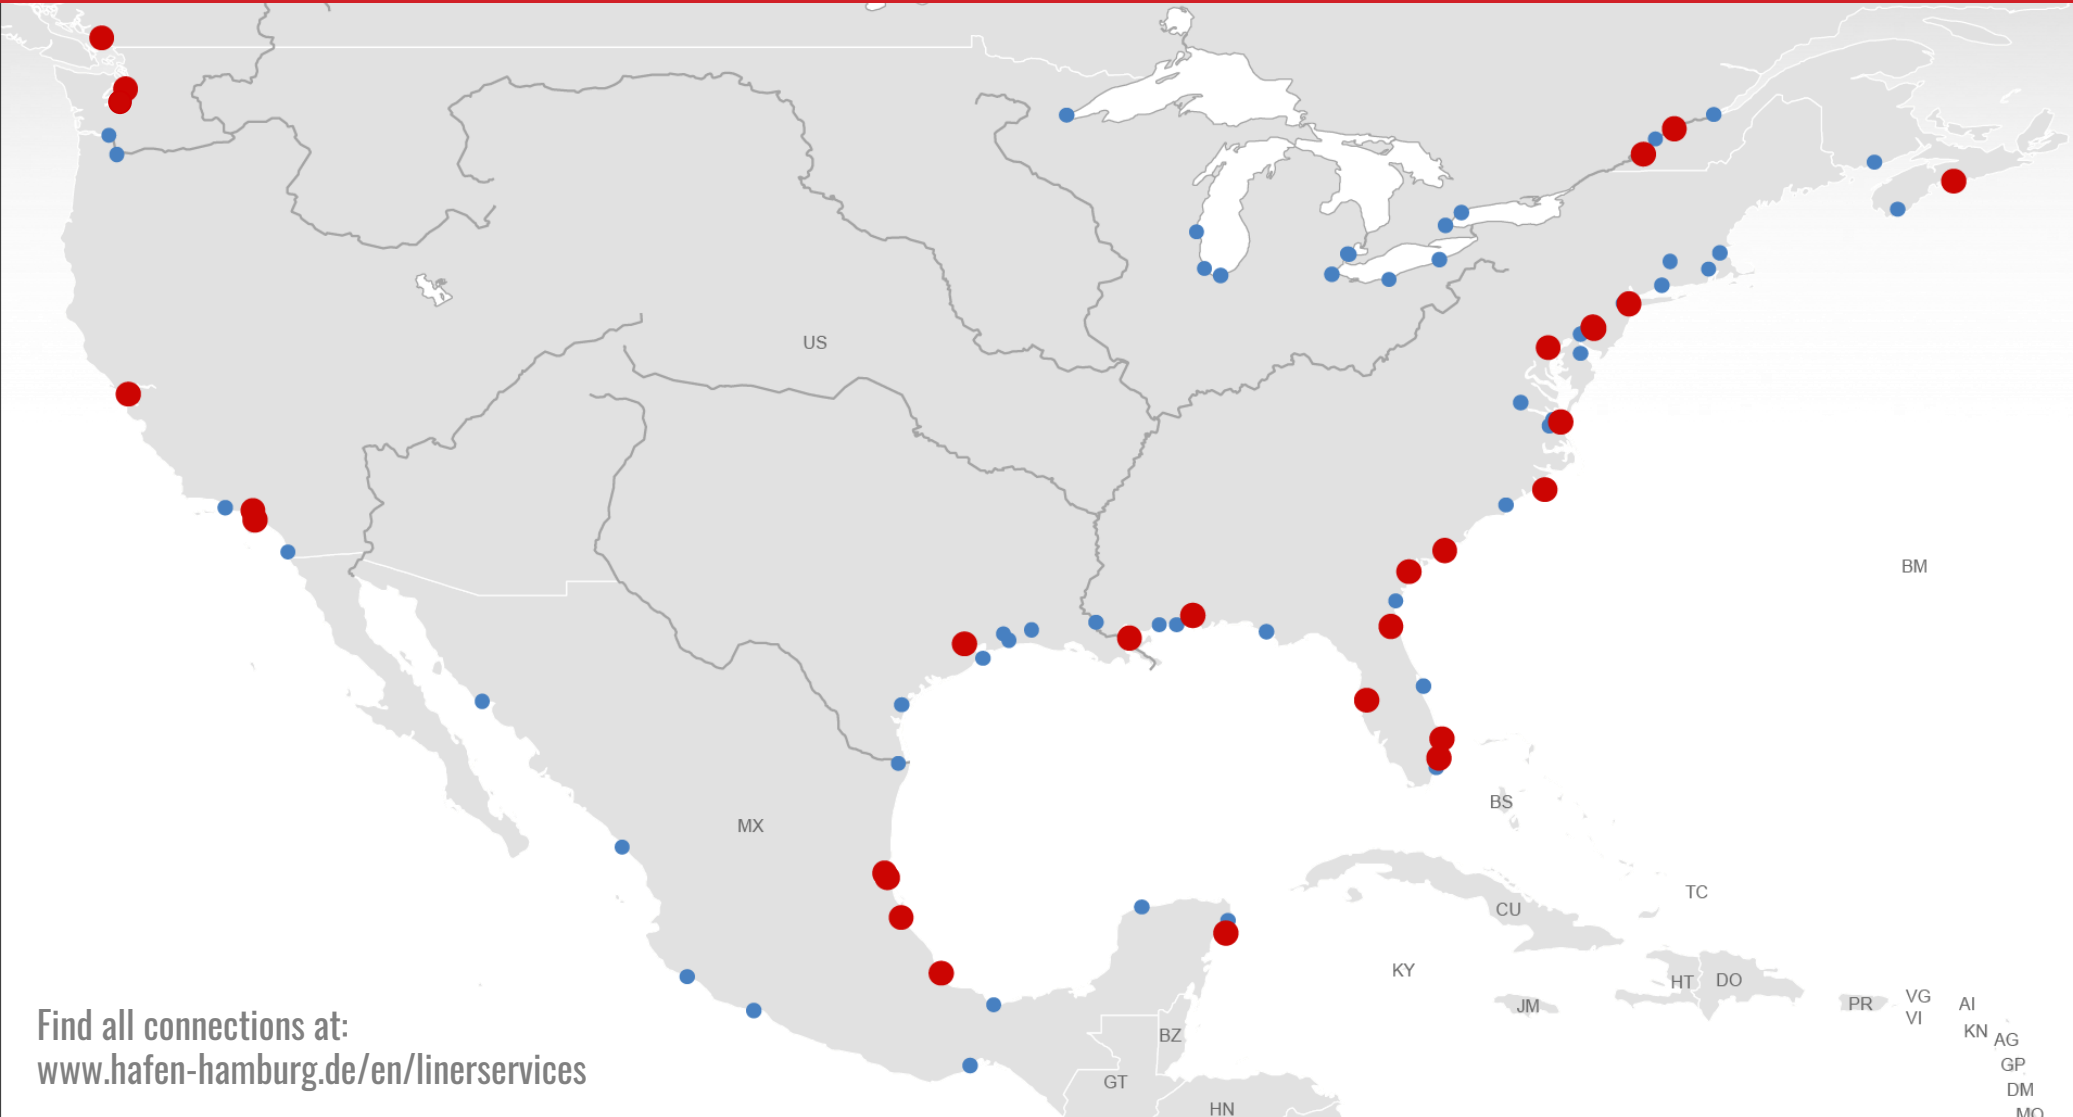

Top 10 Trading Partners in Seaborne Container Traffic

January - September

Further Trading Partners in Seaborne Container Traffic

January - September

© Port of Hamburg Marketing

Container Handling Hamburg – Great Britain

January - September

Container Handling Hamburg – USA

January - September

Liner Services between Hamburg and North America

- Direct
- Via Transshipment

Find all connections at:
www.hafen-hamburg.de/en/linerservices

Container Handling in the Ports of the North Range

January - September

Transshipment and Hinterland Traffic

January - September

Port Railway Transport Volume

January - September

Container Vessels: Size Trend

January - September