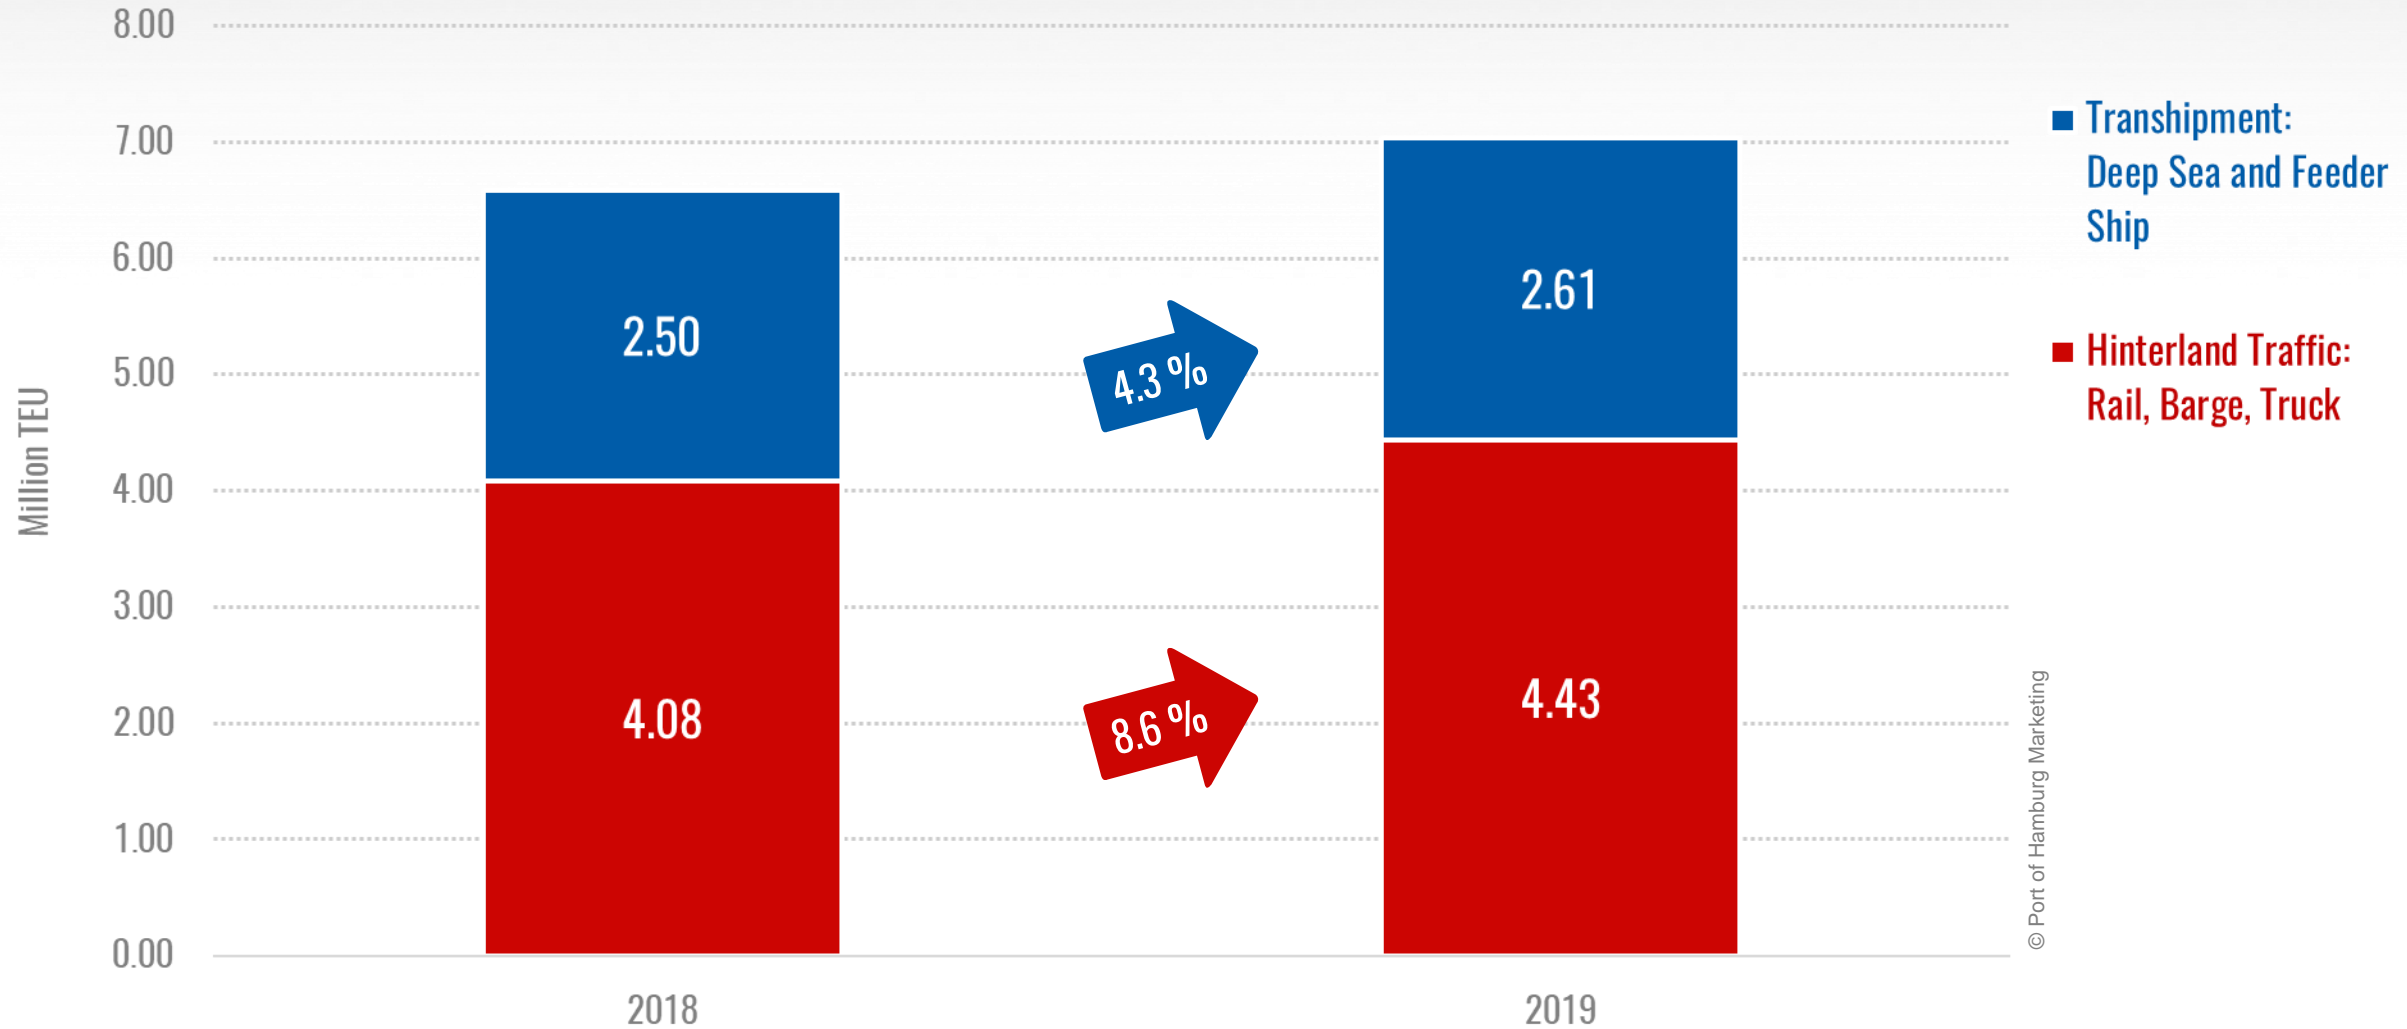

January - September

Container Handling Hamburg – USA

January - September

Liner Services between Hamburg and North America

- Direct
- Via Transshipment

Find all connections at:
www.hafen-hamburg.de/en/linerservices

Container Handling in the Ports of the North Range

January - September

Transshipment and Hinterland Traffic

January - September

Port Railway Transport Volume

January - September

Container Vessels: Size Trend

January - September