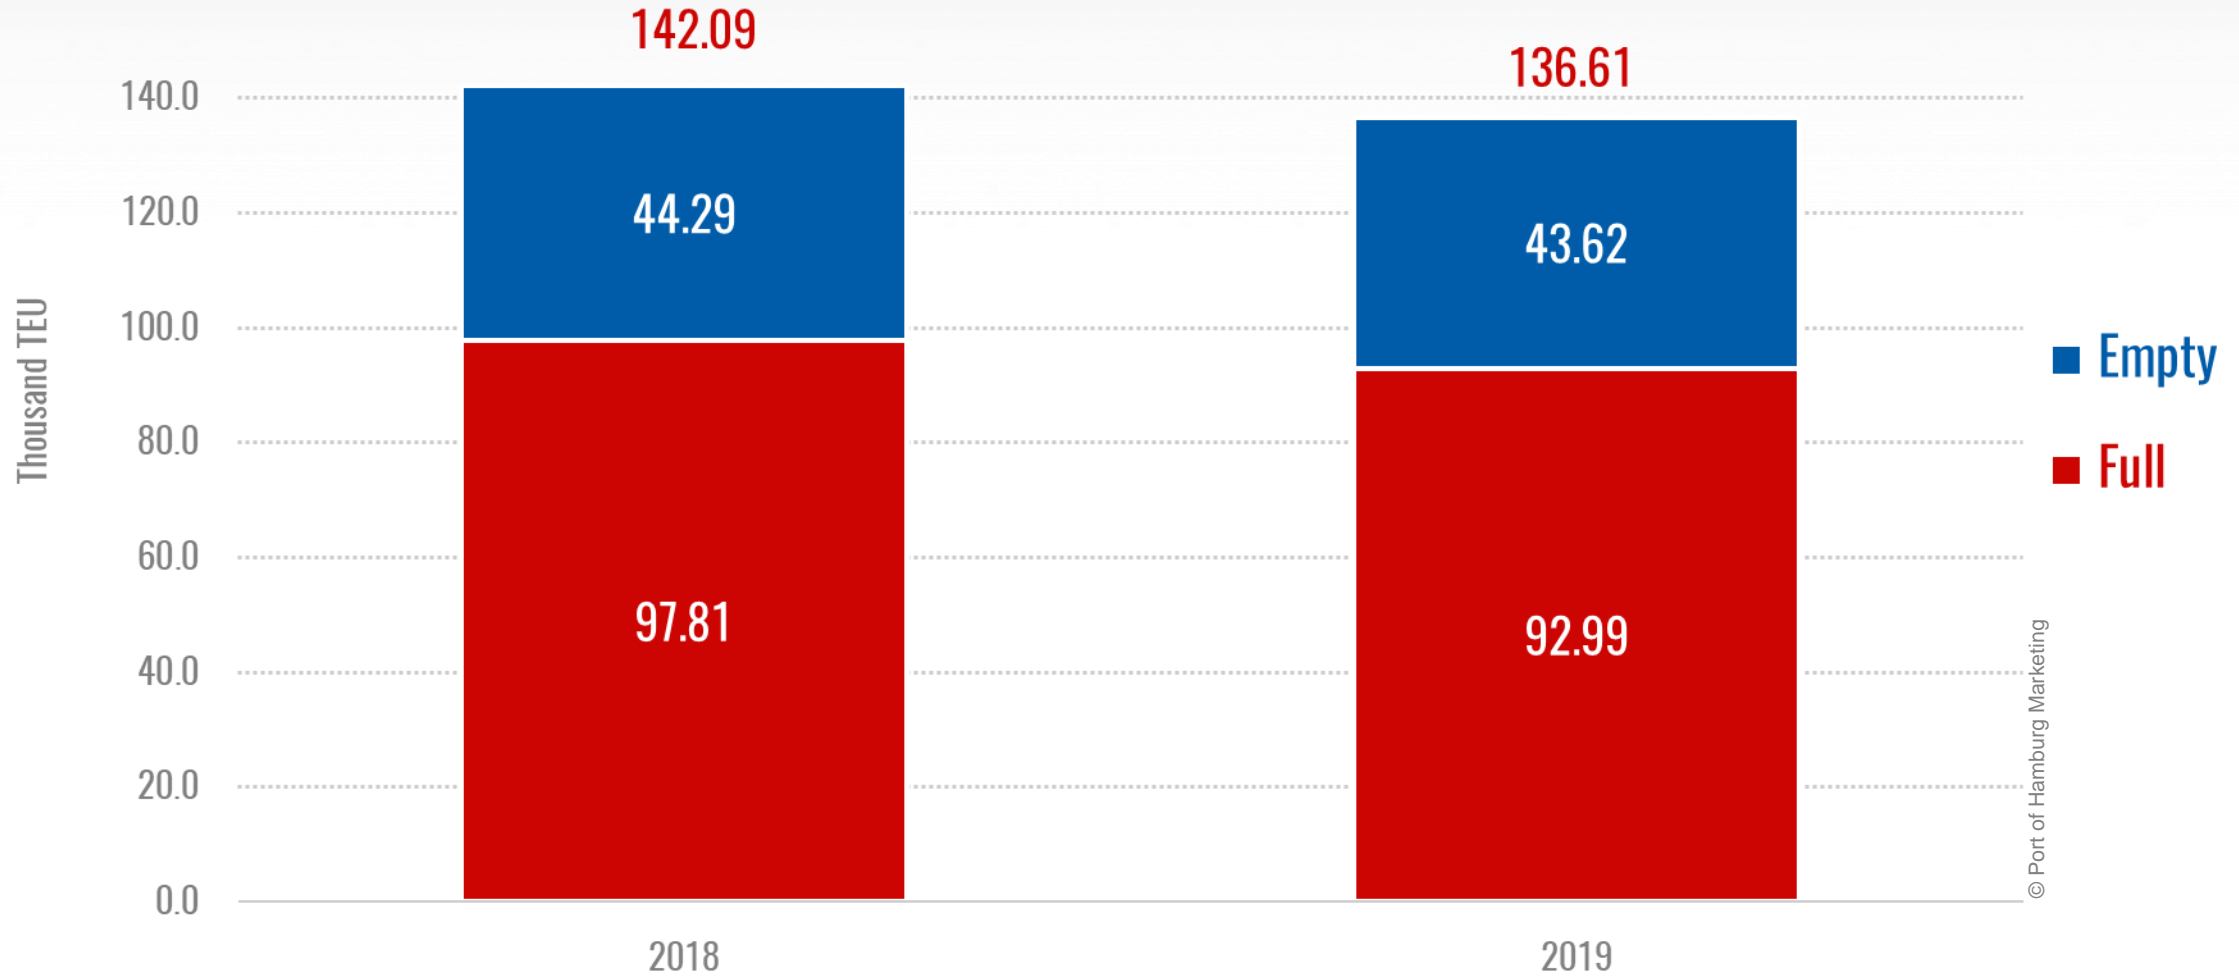

Container Handling Hamburg – Great Britain

January - September