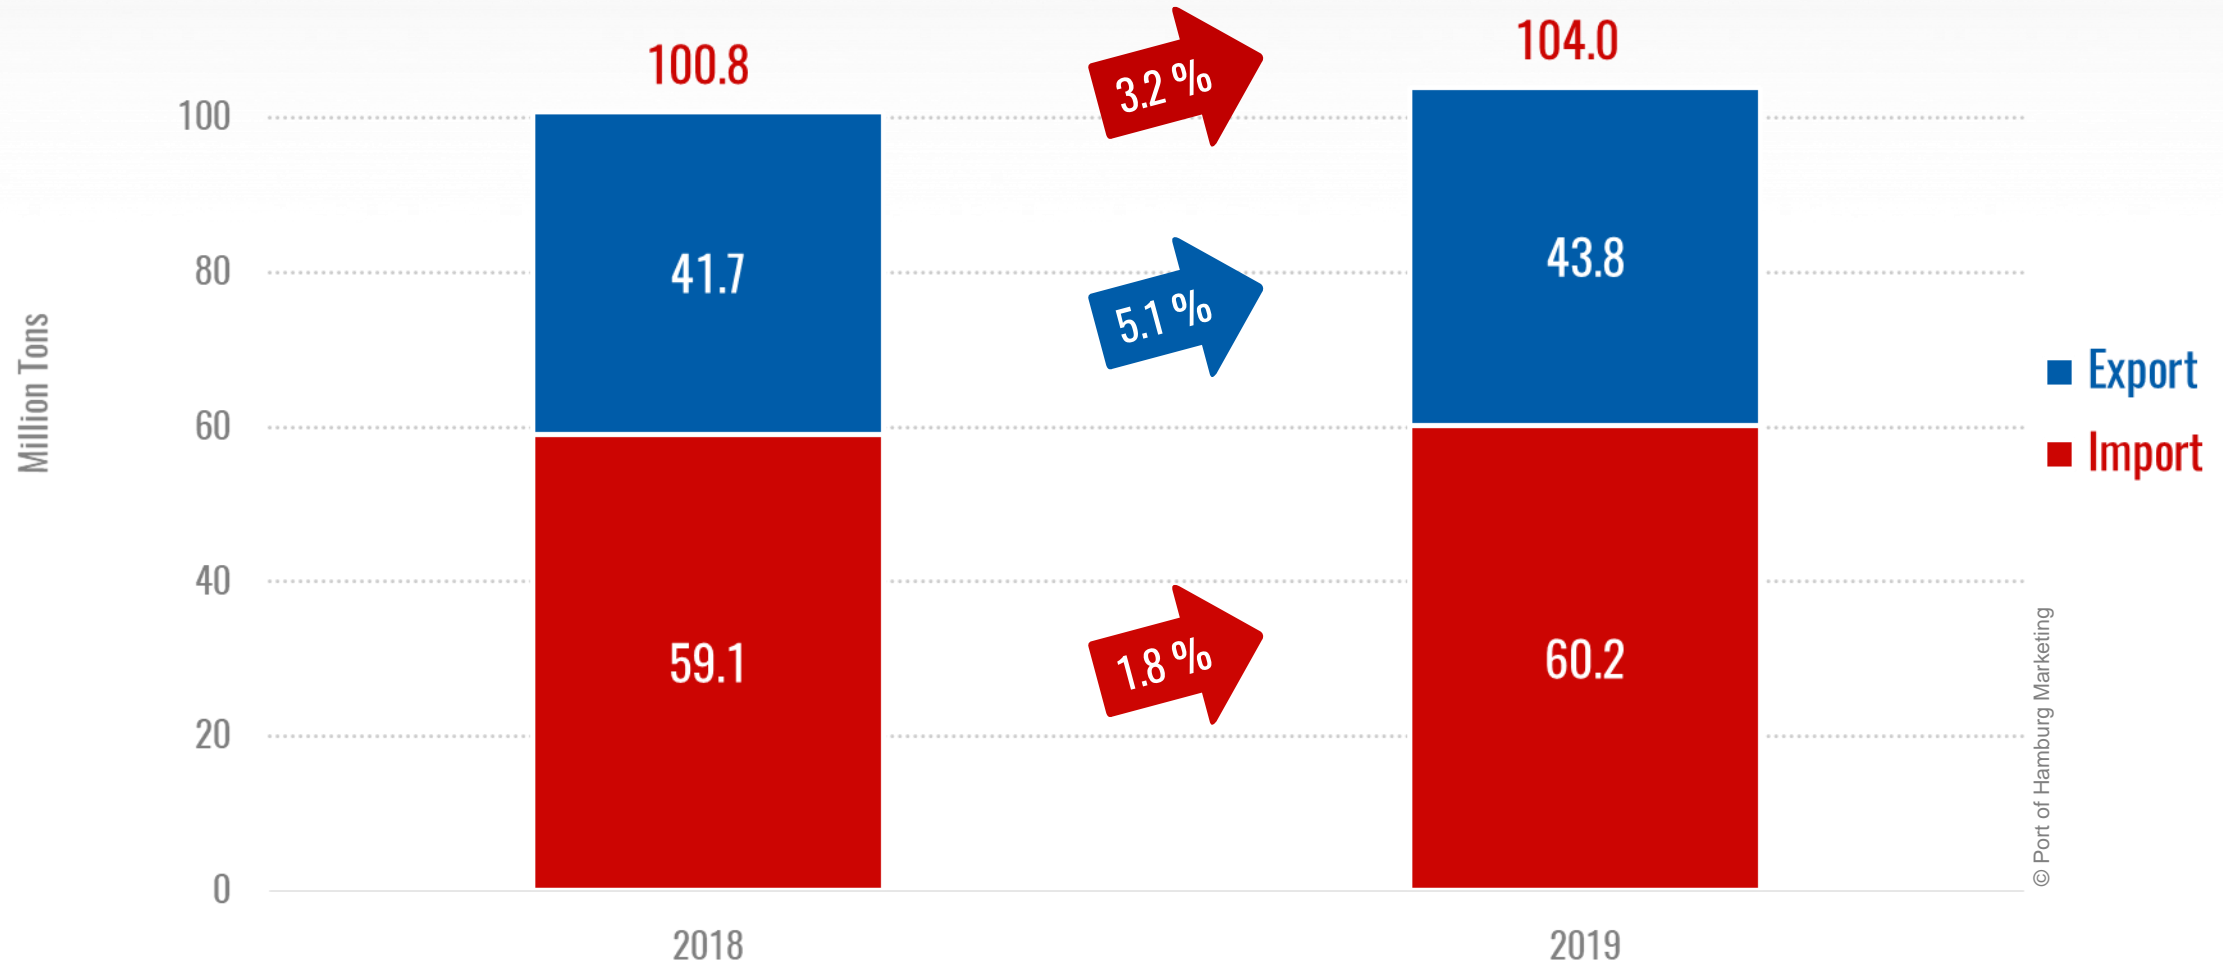

Seaborne Cargo Handling

January - September

Bulk Cargo Handling

January - September

Container Handling

January - September

Container Handling

January - September

Top 10 Trading Partners in Seaborne Container Traffic

January - September

Further Trading Partners in Seaborne Container Traffic

January - September

© Port of Hamburg Marketing

Container Handling Hamburg – Great Britain

Container Handling in the Ports of the North Range

January - September

Transshipment and Hinterland Traffic

January - September

Port Railway Transport Volume

January - September

Container Vessels: Size Trend