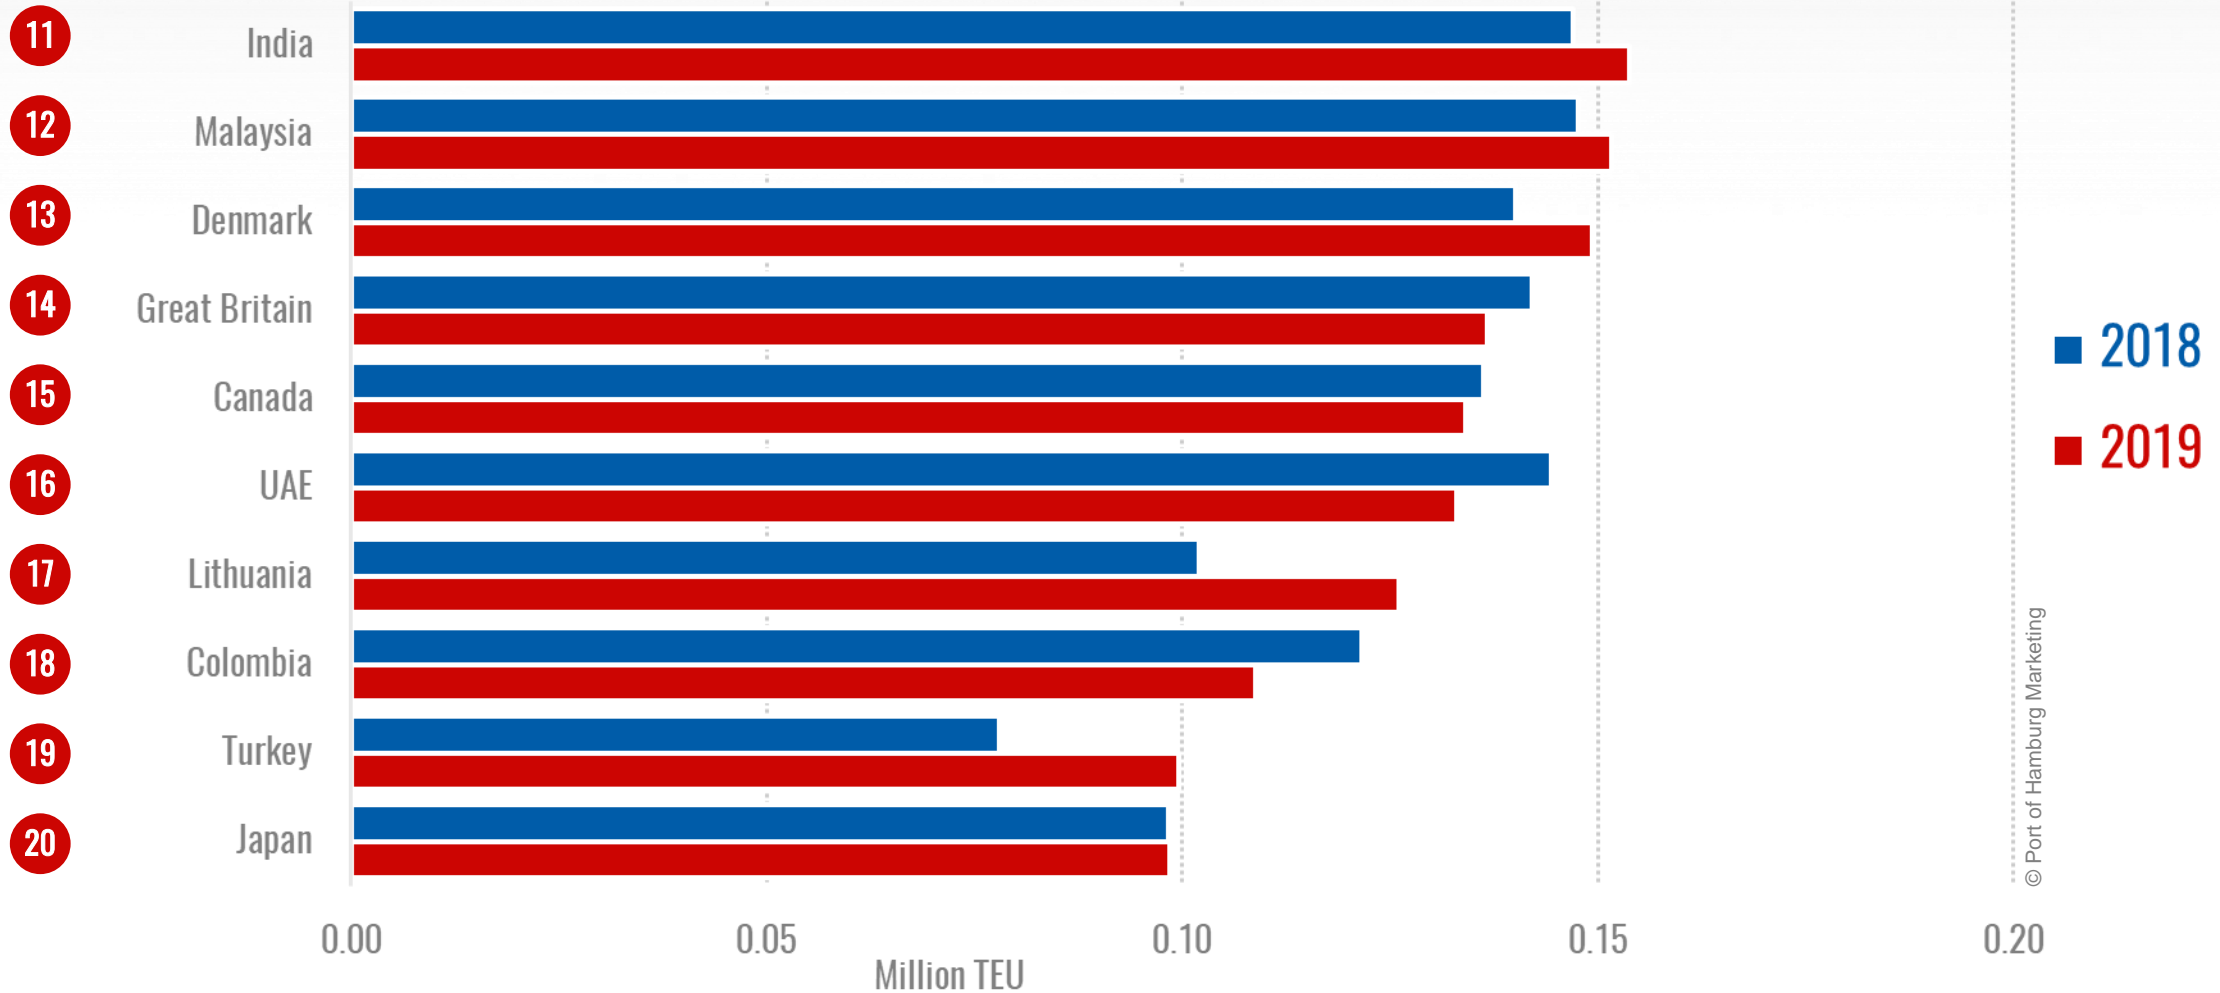

Seaborne Cargo Handling

January - September

Bulk Cargo Handling

January - September

Container Handling

January - September

Container Handling

January - September

Top 10 Trading Partners in Seaborne Container Traffic

January - September

Further Trading Partners in Seaborne Container Traffic

January - September

Container Handling Hamburg – Great Britain

January - September

January - September

Transshipment and Hinterland Traffic

January - September

Port Railway Transport Volume

January - September

Container Vessels: Size Trend

January - September