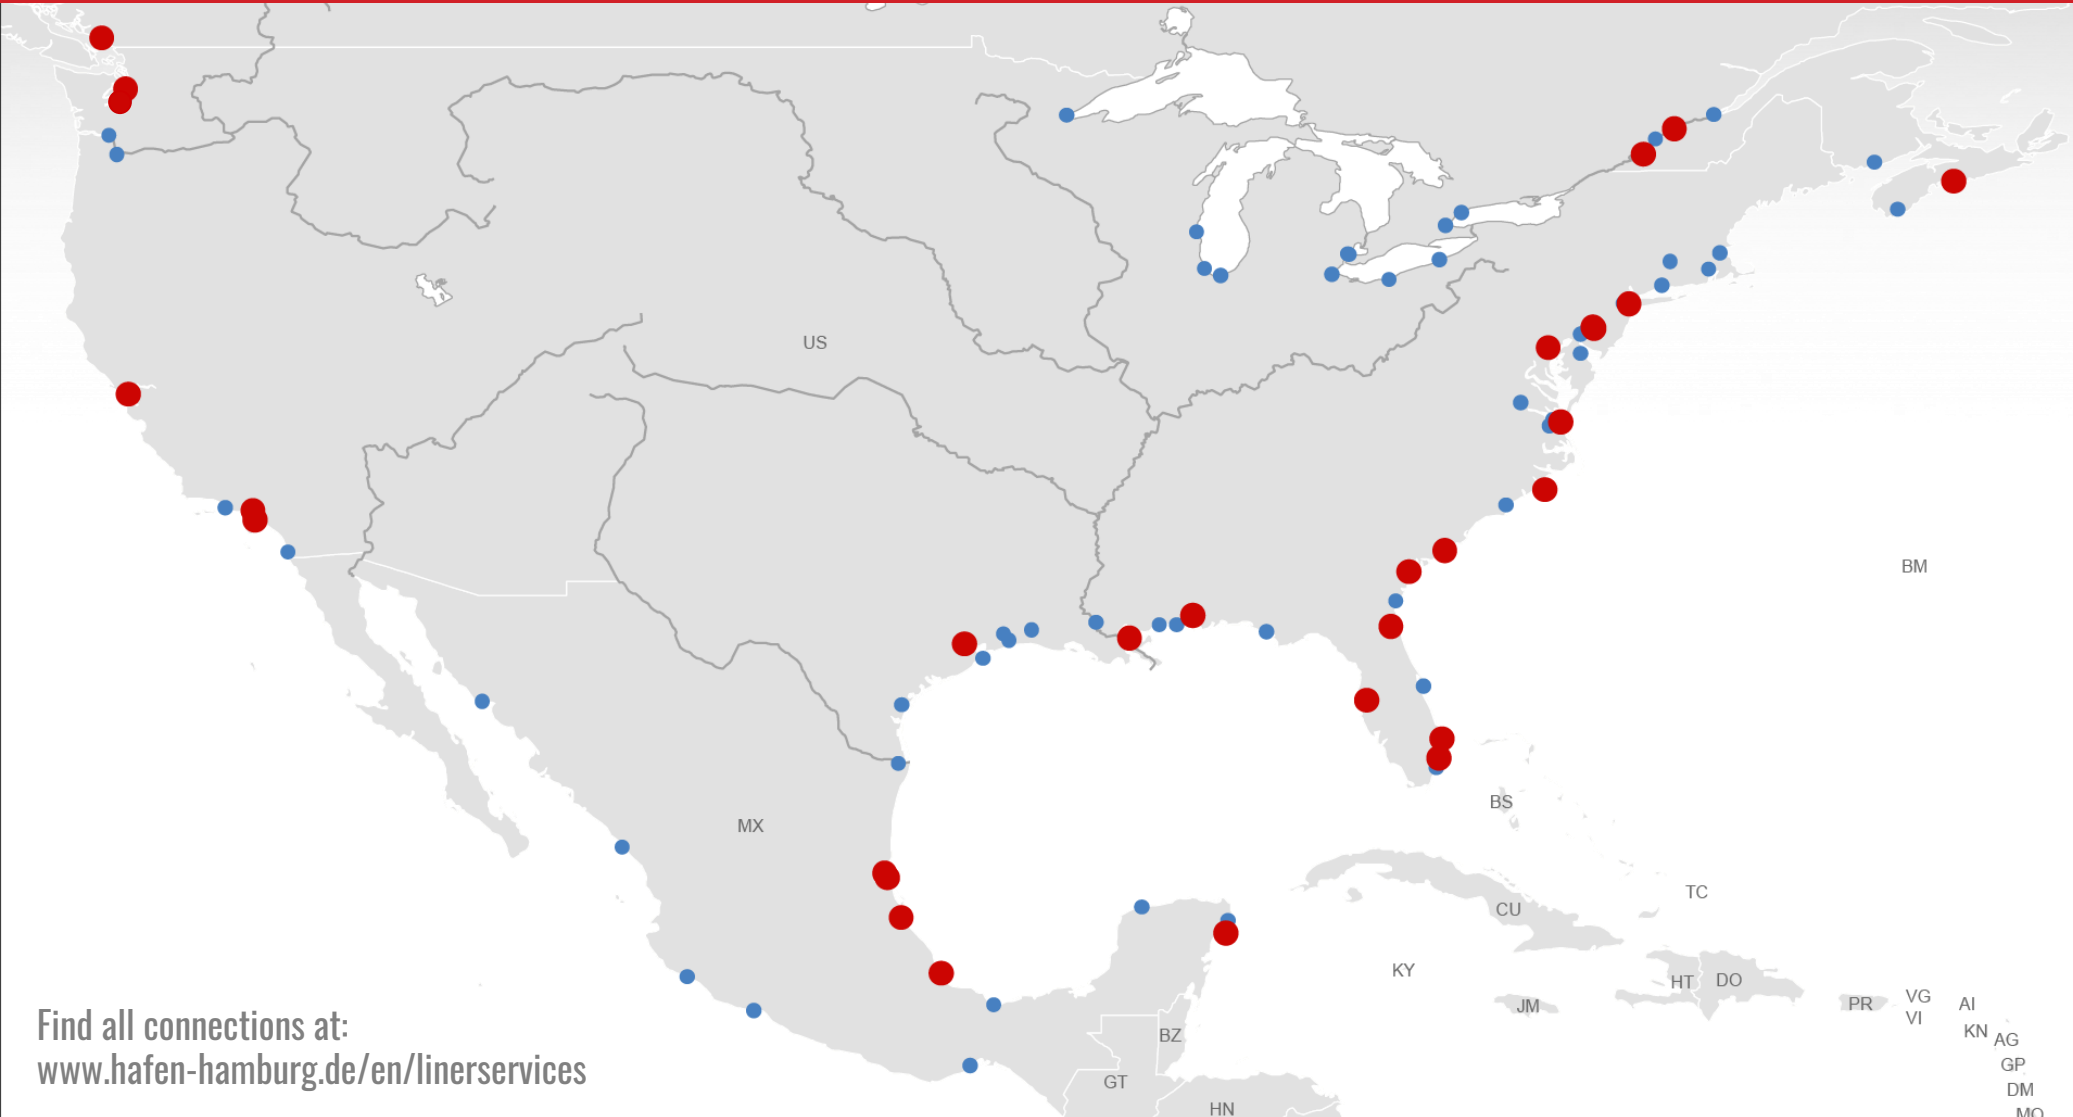

Top 10 Trading Partners in Seaborne Container Traffic

January - September

Further Trading Partners in Seaborne Container Traffic

January - September

Container Handling Hamburg – Great Britain

January - September

Container Handling Hamburg – USA

January - September

Liner Services between Hamburg and North America

- Direct
- Via Transshipment

Find all connections at:
www.hafen-hamburg.de/en/linerservices

Container Handling in the Ports of the North Range

January - September

Transshipment and Hinterland Traffic

January - September

Port Railway Transport Volume

January - September

Container Vessels: Size Trend

January - September