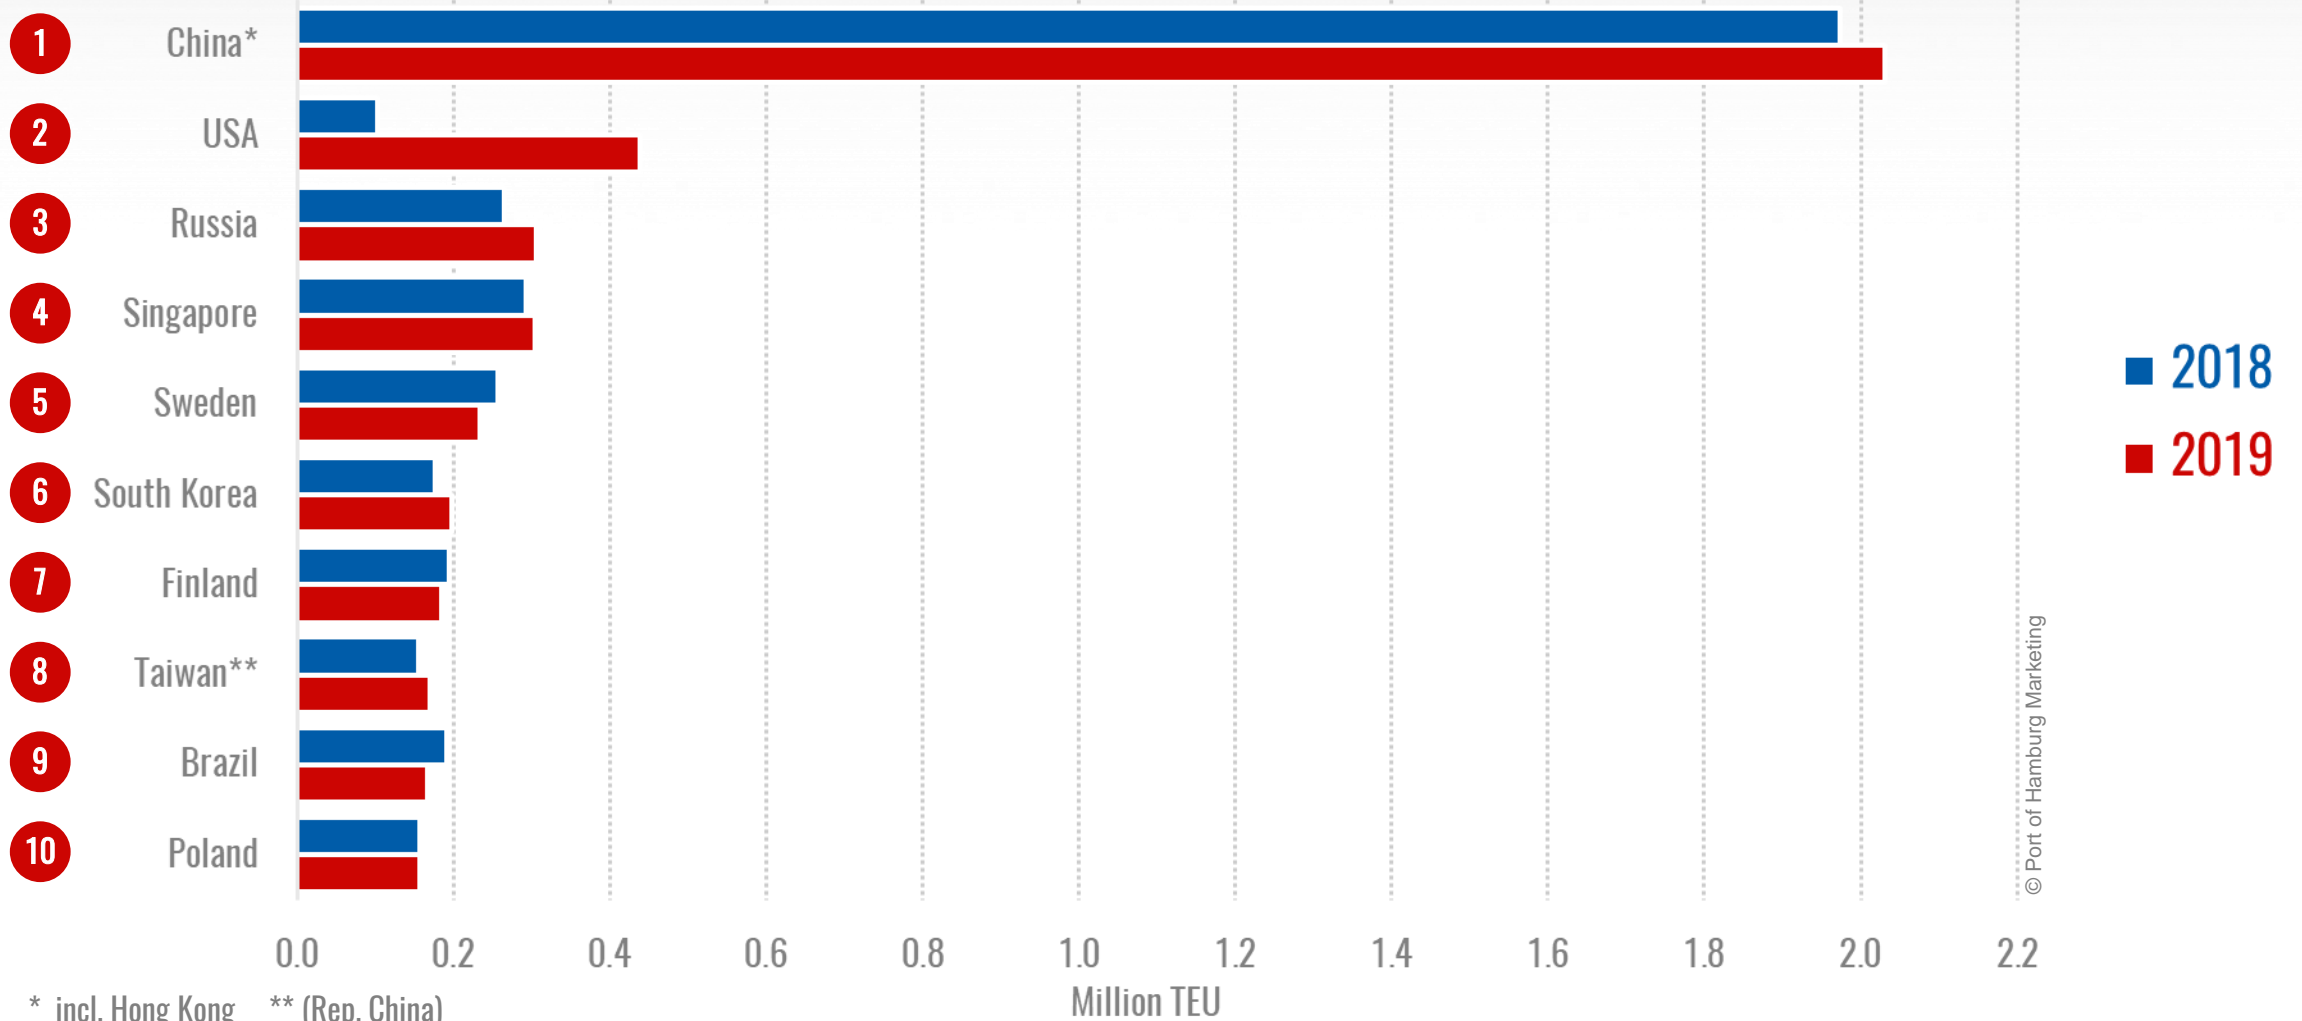

Seaborne Cargo Handling

January - September

Bulk Cargo Handling

January - September

Container Handling

January - September

Container Handling

January - September

Top 10 Trading Partners in Seaborne Container Traffic

January - September

Further Trading Partners in Seaborne Container Traffic

January - September

Container Handling Hamburg – Great Britain

January - September

January - September

Transshipment and Hinterland Traffic

January - September

Port Railway Transport Volume

January - September

Container Vessels: Size Trend

January - September