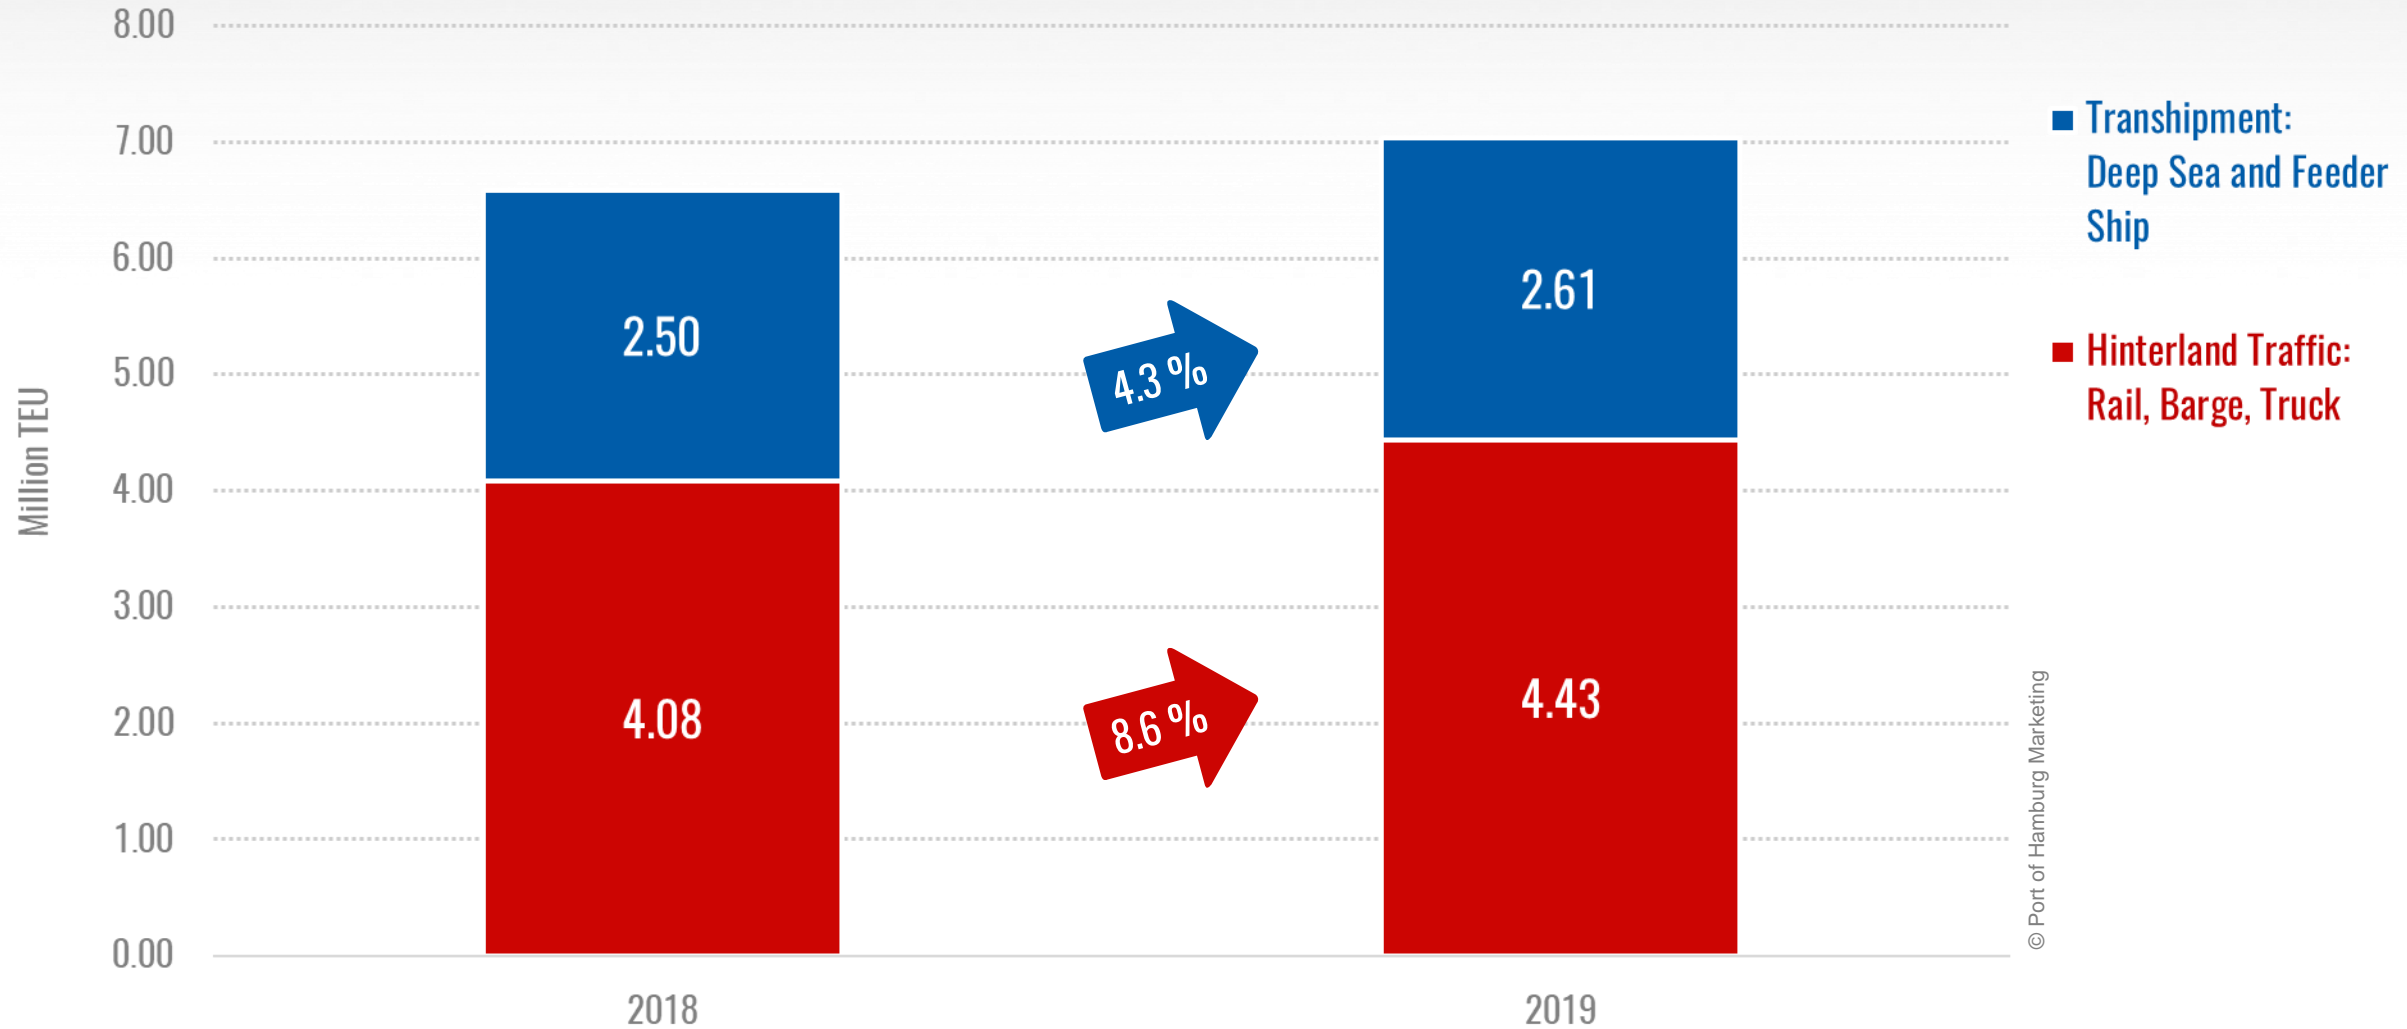

Top 10 Trading Partners in Seaborne Container Traffic

January - September

Further Trading Partners in Seaborne Container Traffic

January - September

Container Handling Hamburg – Great Britain

January - September

Container Handling Hamburg – USA

January - September

Liner Services between Hamburg and North America

- Direct
- Via Transshipment

Find all connections at:
www.hafen-hamburg.de/en/linerservices

Container Handling in the Ports of the North Range

January - September

Transshipment and Hinterland Traffic

January - September

Port Railway Transport Volume

January - September

Container Vessels: Size Trend

January - September