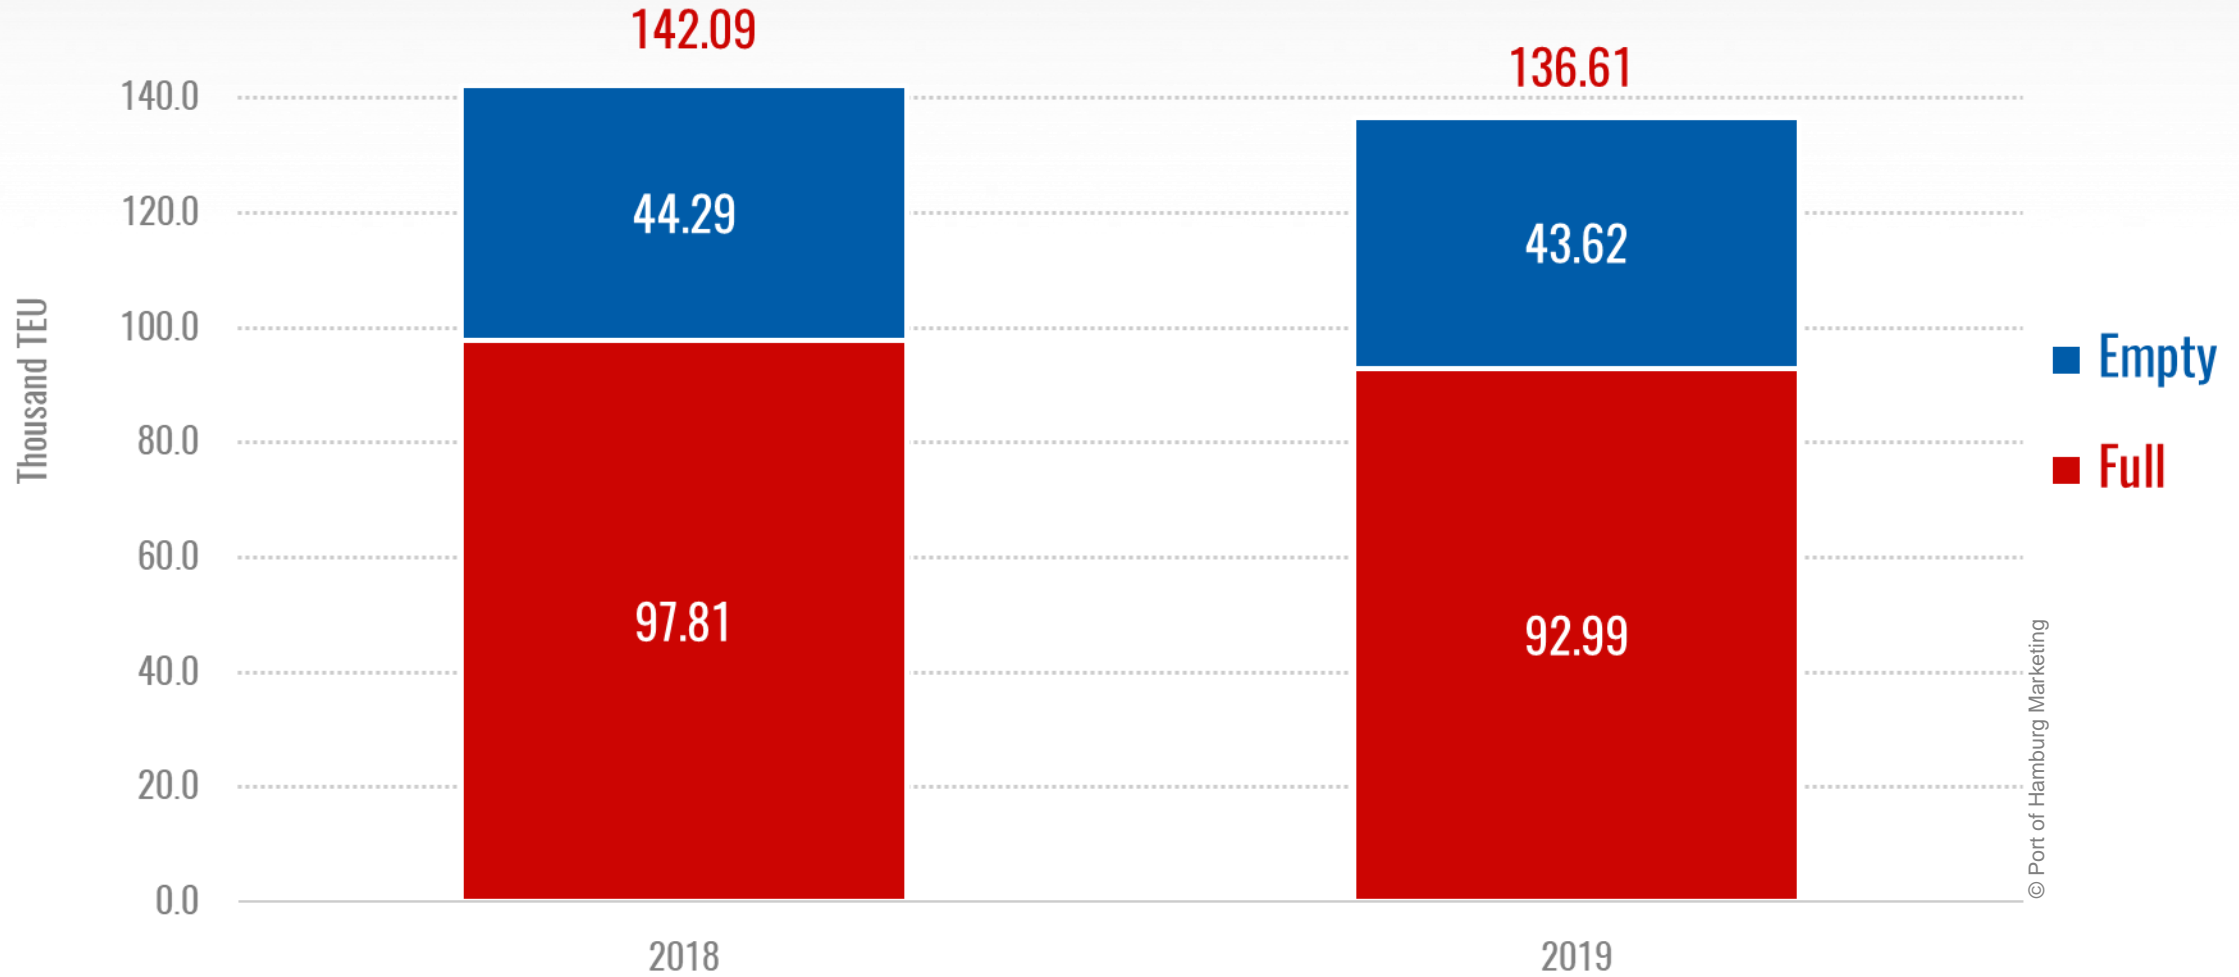

Top 10 Trading Partners in Seaborne Container Traffic

January - September

Further Trading Partners in Seaborne Container Traffic

January - September

Container Handling Hamburg – Great Britain

January - September

January - September

Transshipment and Hinterland Traffic

January - September

Port Railway Transport Volume

January - September

Container Vessels: Size Trend

January - September