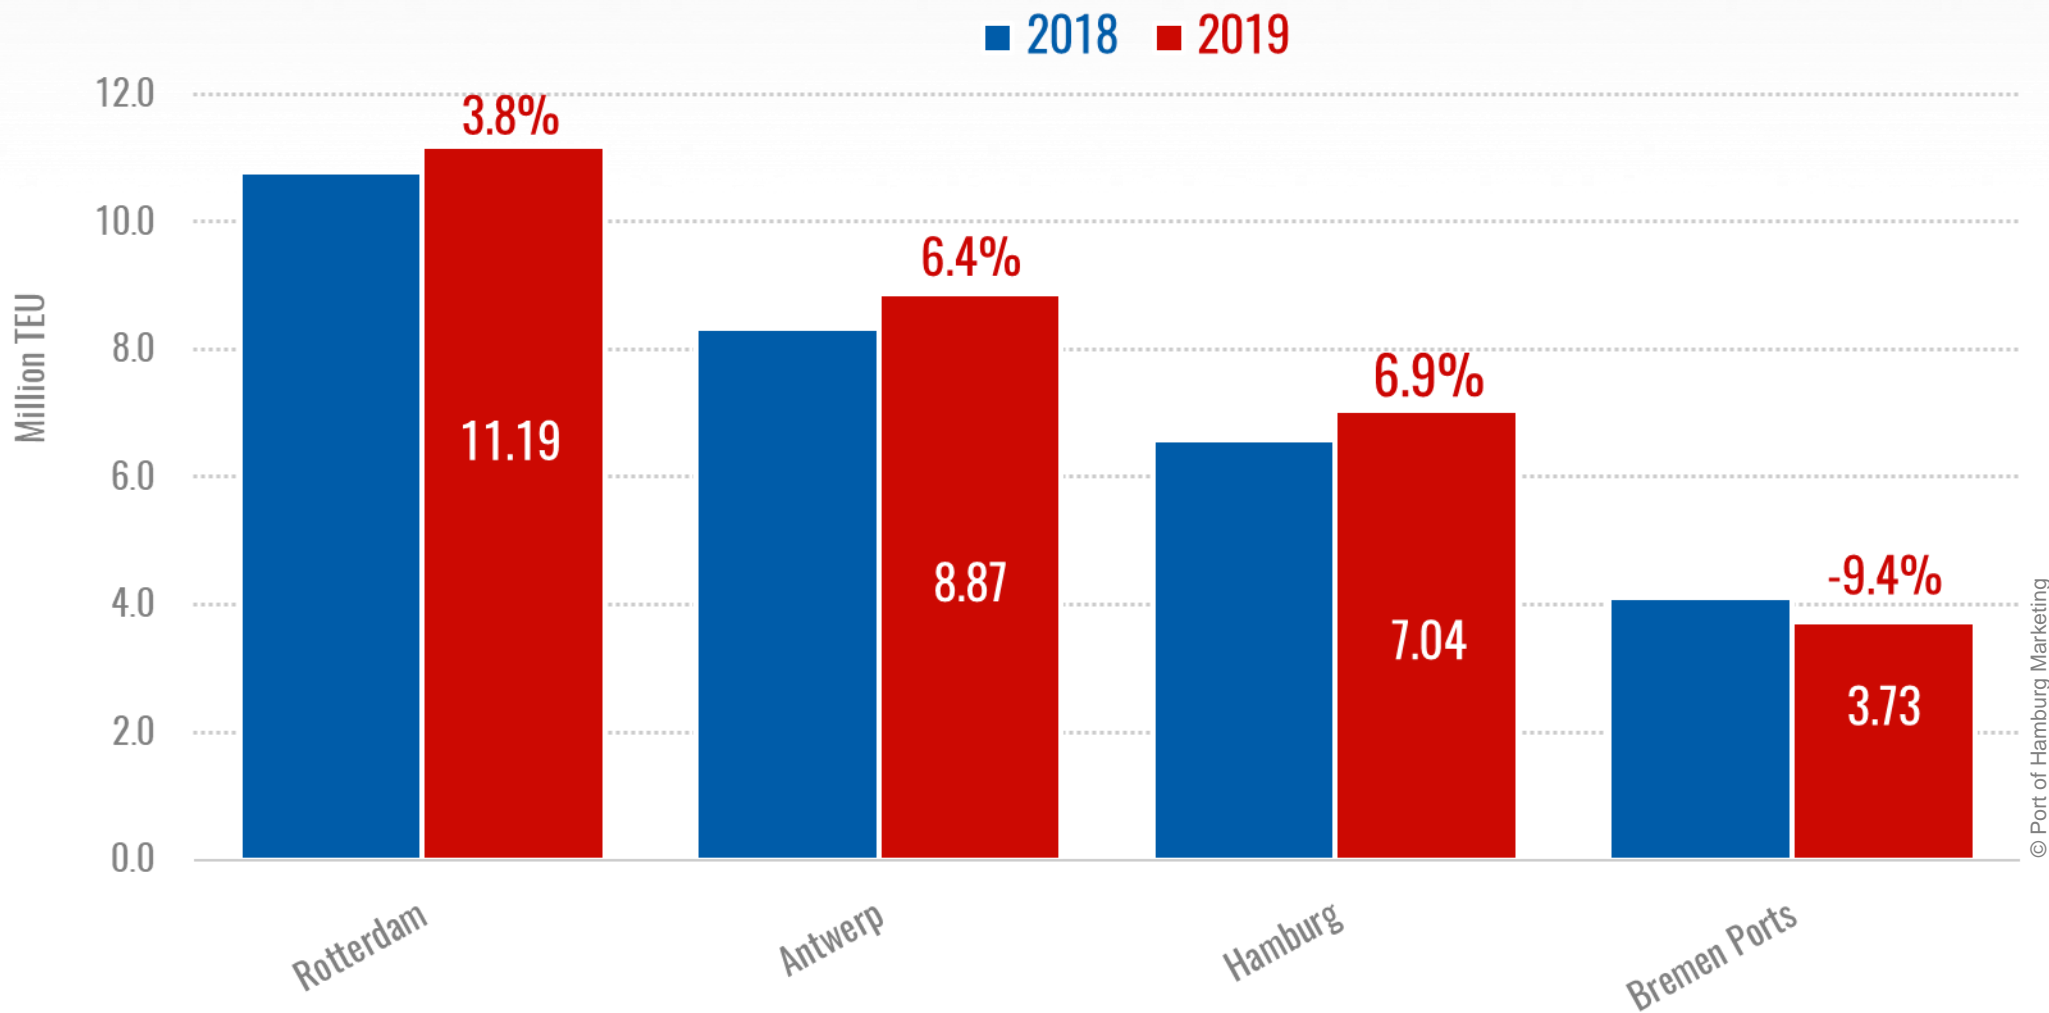

Top 10 Trading Partners in Seaborne Container Traffic

January - September

Further Trading Partners in Seaborne Container Traffic

January - September

Container Handling Hamburg – Great Britain

January - September

January - September

Transshipment and Hinterland Traffic

January - September

Port Railway Transport Volume

January - September

Container Vessels: Size Trend

January - September