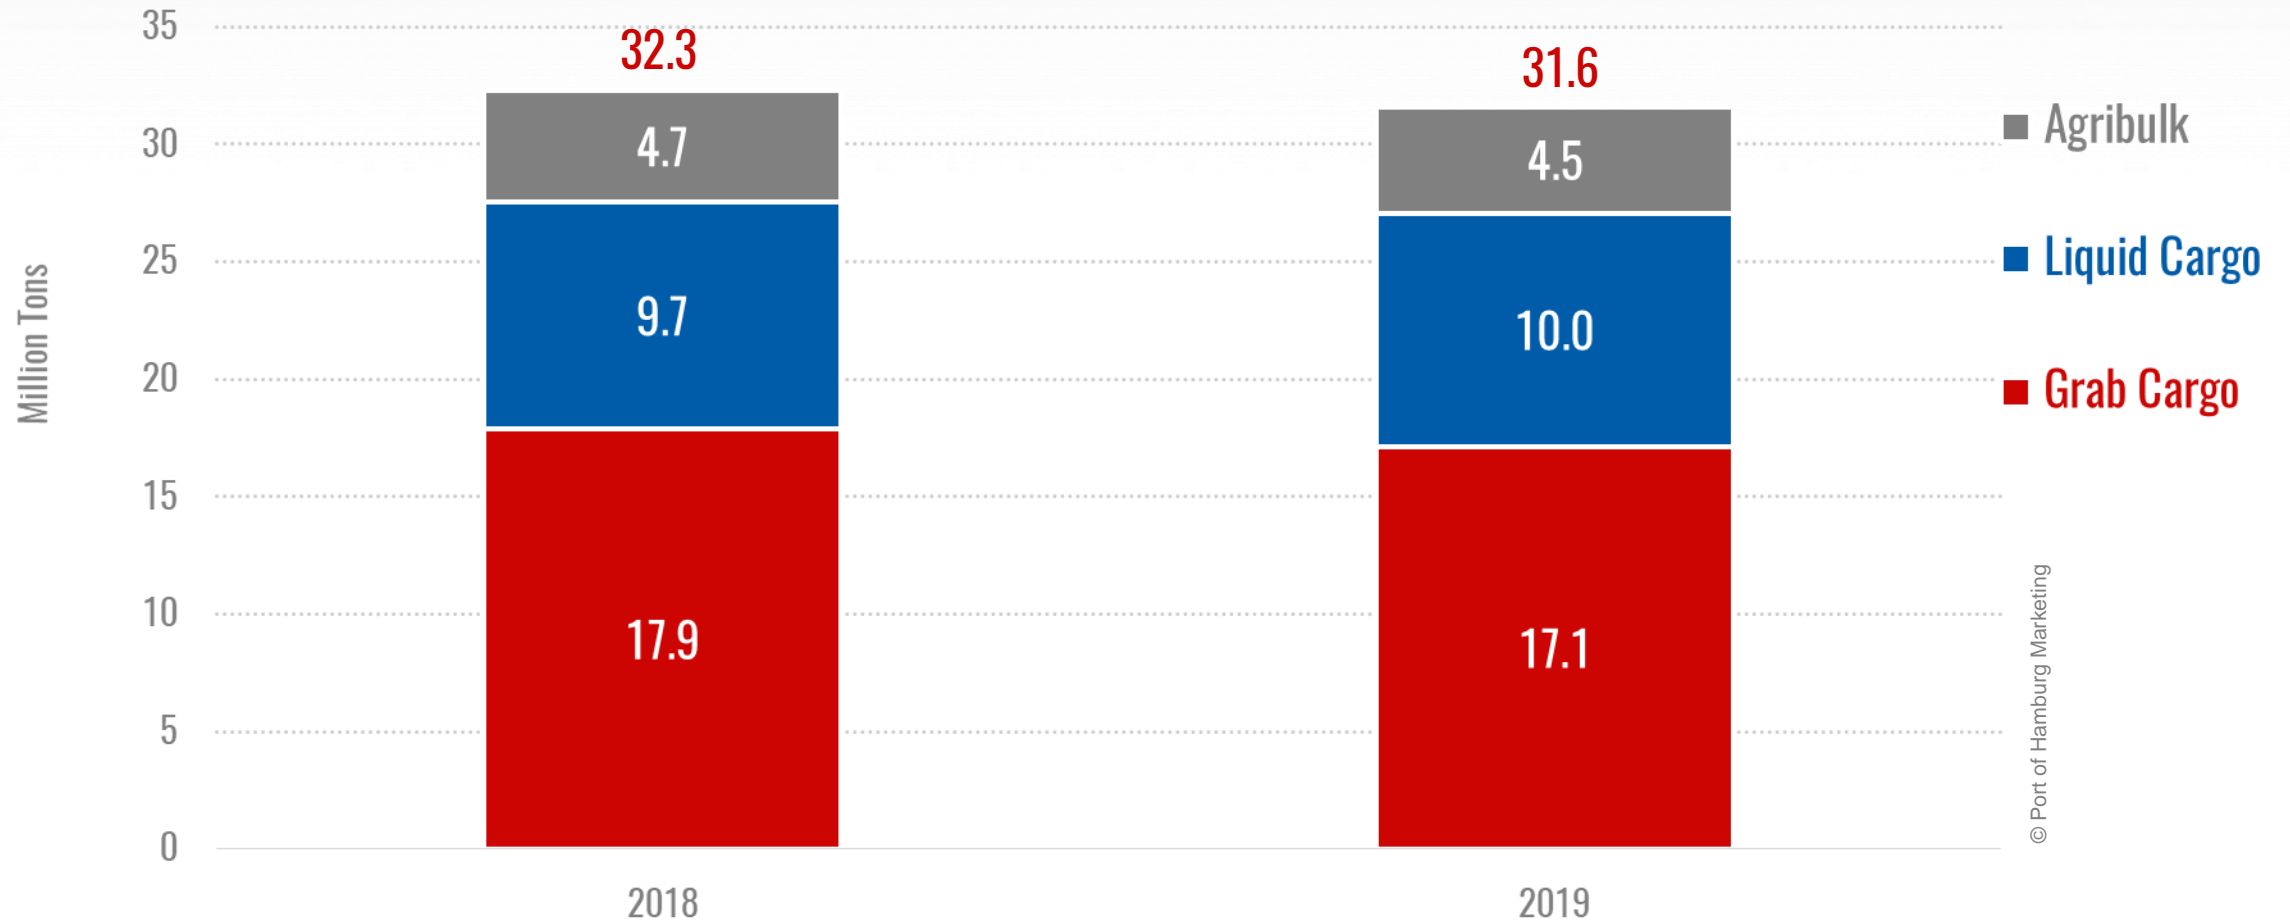

Seaborne Cargo Handling

January - September

Bulk Cargo Handling

January - September

Container Handling

January - September

Container Handling

January - September

Top 10 Trading Partners in Seaborne Container Traffic

January - September

Further Trading Partners in Seaborne Container Traffic

January - September

Container Handling Hamburg – Great Britain

January - September

January - September

Transshipment and Hinterland Traffic

January - September

Port Railway Transport Volume

January - September

Container Vessels: Size Trend

January - September