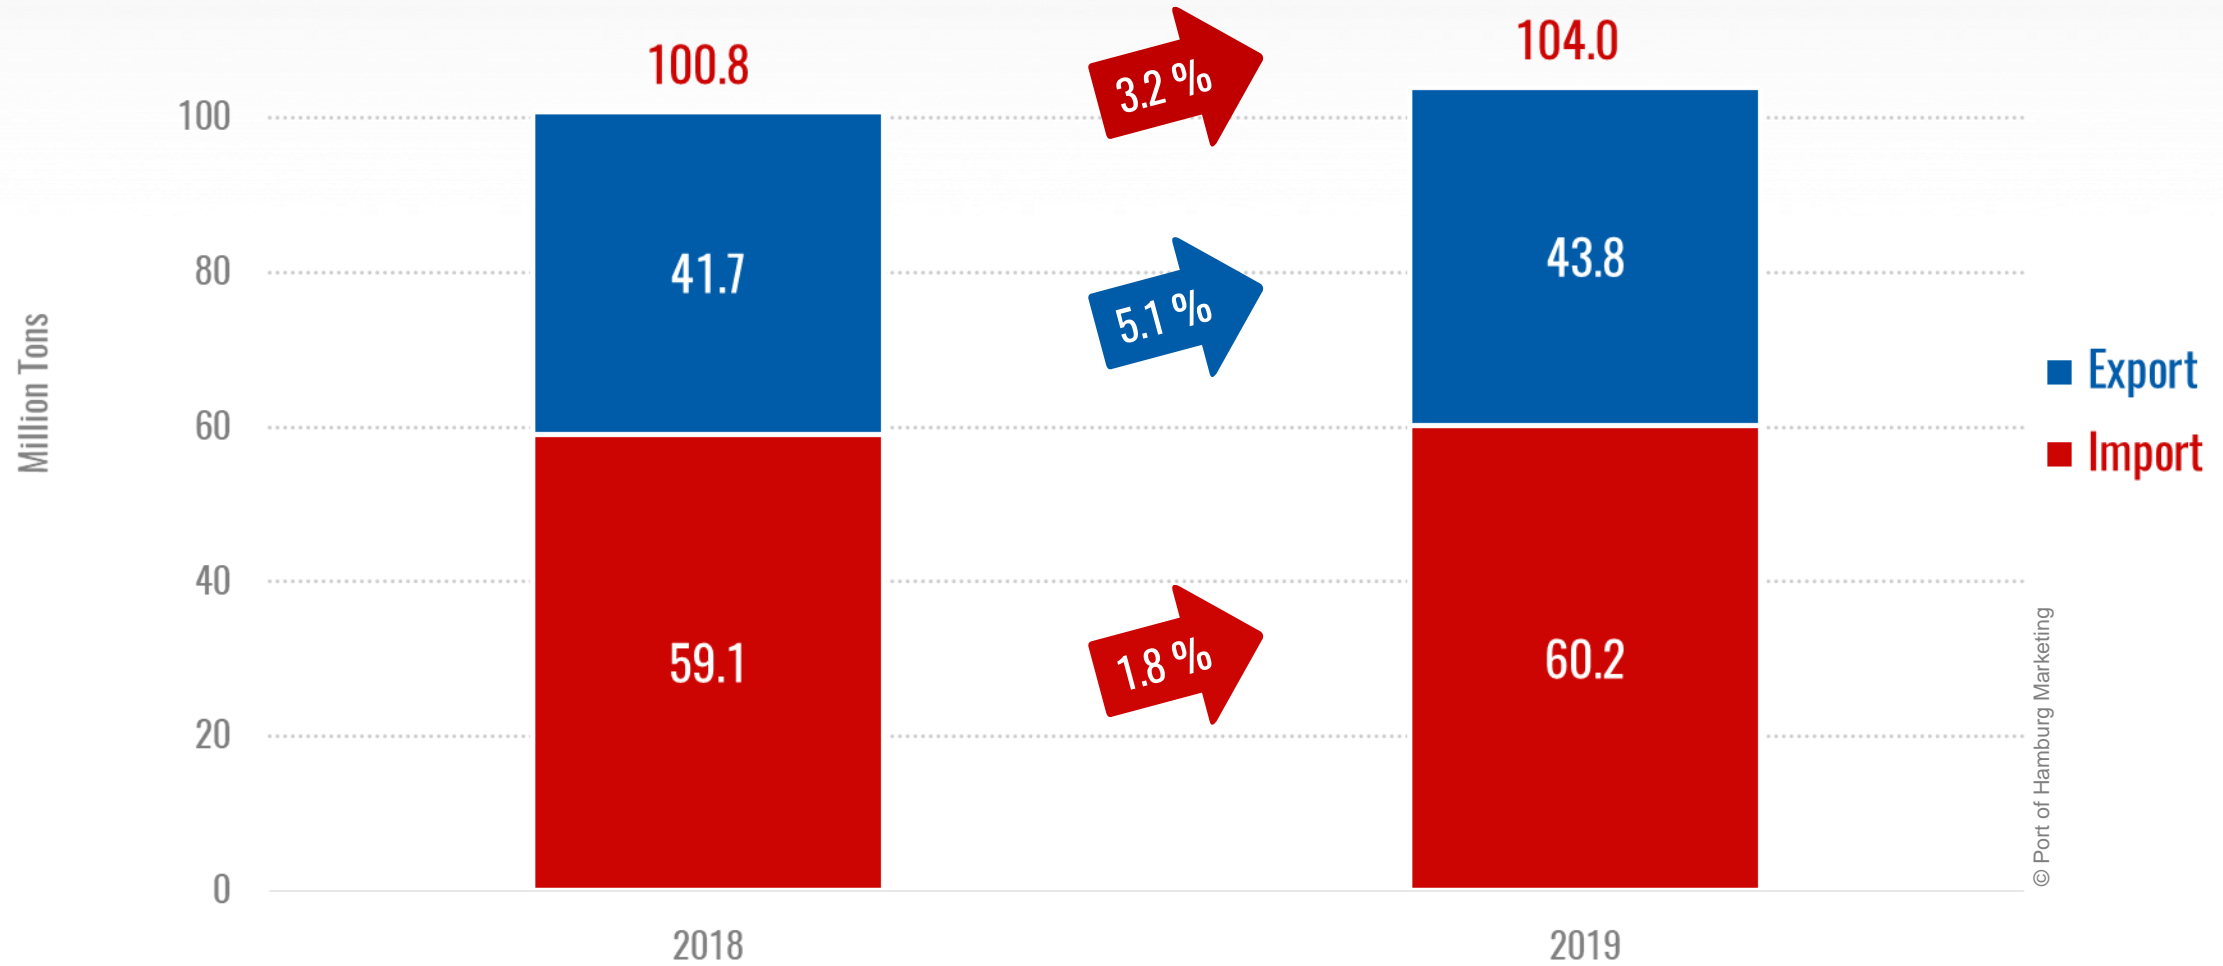

Seaborne Cargo Handling

January - September

Bulk Cargo Handling

January - September

Container Handling

January - September

Container Handling

January - September

Top 10 Trading Partners in Seaborne Container Traffic

January - September

Further Trading Partners in Seaborne Container Traffic

January - September

Container Handling Hamburg – Great Britain

January - September

January - September

Transshipment and Hinterland Traffic

January - September

Port Railway Transport Volume

January - September

Container Vessels: Size Trend

January - September